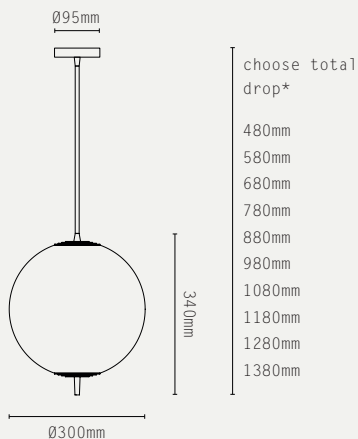

## NOVA GLOBE PENDANT

CABLE:

DROP ROD:

\*longer drop available at extra cost

**LIGHT SOURCE:**

E27 LAMP BASE (20W MAX)

**LAMP SUPPLIED:**

1 X E27 LED / 2700K / 8.5W /  
470 LUMENS

**WEIGHT:**

6 KG (APPROX)

**HANGING OPTIONS:**

- SUSPENSION WIRE WITH CABLE
- DROP ROD AT 100M INCREMENTS

**ADDITIONAL INFO:**

DESIGNED BY WILL EARL 2020

MADE IN ENGLAND

**METAL FINISHES:**