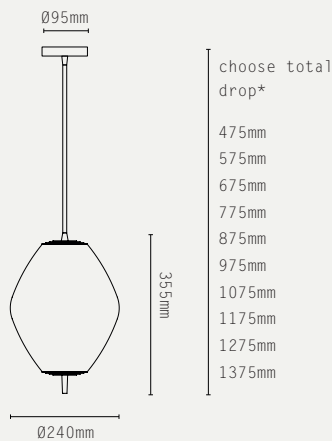

## NOVA TALL PENDANT

CABLE:

DROP ROD:

\*longer drop available at extra cost

**LIGHT SOURCE:**

E27 LAMP BASE (20W MAX)

**LAMP SUPPLIED:**

1 X E27 LED / 2700K / 8.5W /  
470 LUMENS