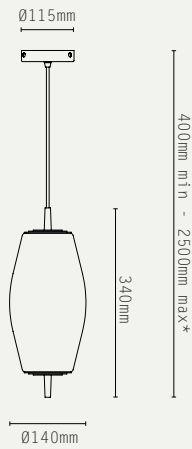

NOVA SLIM PENDANT

LIGHT SOURCE:

E27 LAMP BASE (20W MAX)

MATERIALS:

BRASS, GLASS

LAMP SUPPLIED:

1 X E27 LED / 2700K / 5.5W /
470 LUMENS

WEIGHT:

1.8 KG (APPROX)

HANGING OPTIONS:

- ADJUSTABLE BRAIDED CABLE
- DROP ROD AT 100MM INCREMENTS

DIMMABLE:

PHASE (MAINS) DIMMING (USING
SUPPLIED LAMP)

ADDITIONAL INFO:

DESIGNED BY WILL EARL 2021

VOLTAGE:

240V AC (CLASS II)

MADE IN ENGLAND

CERTIFICATIONS:

CE / UKCA

CABLE:

DROP ROD:

*longer drop available at extra cost

METAL FINISHES:

- ANTIQUE BRASS
- BRONZE
- SATIN BRASS
- SATIN NICKEL

PRODUCT CODES:

NOV.PSL.AB.MO - ANTIQUE BRASS / OPAL GLASS / CABLE

NOV.PSL.BZ.MO - BRONZE / OPAL GLASS / CABLE

NOV.PSL.SB.MO - SATIN BRASS / OPAL GLASS / CABLE

NOV.PSL.SN.MO - SATIN NICKEL / OPAL GLASS / CABLE

NOV.PSL.R.AB.MO - ANTIQUE BRASS / OPAL GLASS / DROP ROD

NOV.PSL.R.BZ.MO - BRONZE / OPAL GLASS / DROP ROD

NOV.PSL.R.SB.MO - SATIN BRASS / OPAL GLASS / DROP ROD

NOV.PSL.R.SN.MO - SATIN NICKEL / OPAL GLASS / DROP ROD