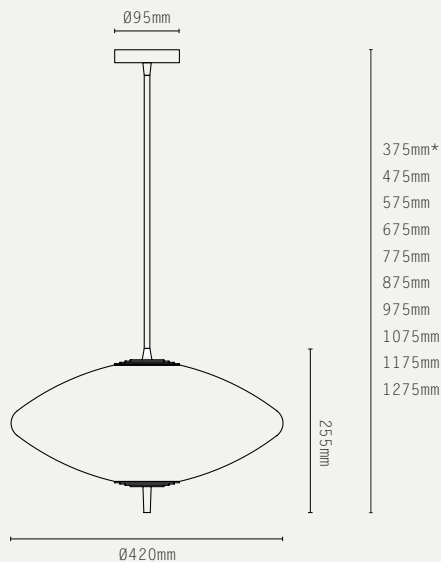

NOVA WIDE PENDANT

*choose total drop - longer drop available at extra cost

LIGHT SOURCE:

E27 LAMP BASE (20W MAX)

LAMP SUPPLIED:

1 X E27 / 2700K / 8.5W /
470 LUMENS

DIMMABLE:

PHASE (MAINS) DIMMING (USING
SUPPLIED LAMP)

VOLTAGE:

240V AC (CLASS II)

CERTIFICATIONS:

CE / UKCA

MATERIALS:

BRASS, GLASS

WEIGHT:

6 KG (APPROX)

HANGING OPTIONS:

DROP ROD AT 100MM INCREMENTS

ADDITIONAL INFO:

DESIGNED BY WILL EARL 2020

MADE IN ENGLAND

METAL FINISHES:

- ANTIQUE BRASS
- BRONZE
- SATIN BRASS
- SATIN NICKEL

PRODUCT CODES:

NOV.PWI.R.AB.MO - ANTIQUE BRASS / OPAL GLASS / DROP ROD

NOV.PWI.R.BZ.MO - BRONZE / OPAL GLASS / DROP ROD

NOV.PWI.R.SB.MO - SATIN BRASS / OPAL GLASS / DROP ROD

NOV.PWI.R.SN.MO - SATIN NICKEL / OPAL GLASS / DROP ROD