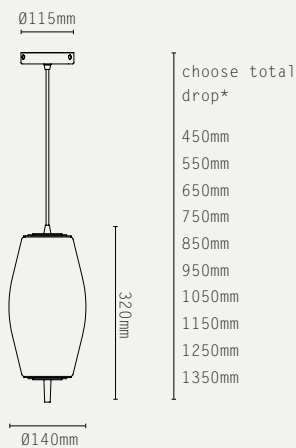

DROP ROD:

*longer drop available at extra cost

METAL FINISHES:

- ANTIQUE BRASS
- BRONZE
- SATIN BRASS
- SATIN NICKEL

PRODUCT CODES:

NOV.PSL.AB.MO - ANTIQUE BRASS / OPAL GLASS / CABLE

NOV.PSL.BZ.MO - BRONZE / OPAL GLASS / CABLE

NOV.PSL.SB.MO - SATIN BRASS / OPAL GLASS / CABLE

NOV.PSL.SN.MO - SATIN NICKEL / OPAL GLASS / CABLE

NOV.PSL.R.AB.MO - ANTIQUE BRASS / OPAL GLASS / DROP ROD

NOV.PSL.R.BZ.MO - BRONZE / OPAL GLASS / DROP ROD

NOV.PSL.R.SB.MO - SATIN BRASS / OPAL GLASS / DROP ROD

NOV.PSL.R.SN.MO - SATIN NICKEL / OPAL GLASS / DROP ROD