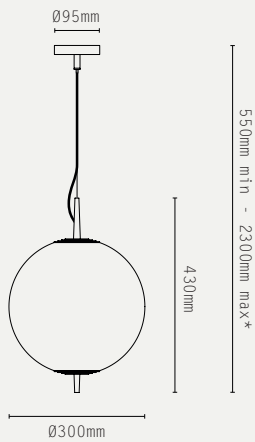

## NOVA GLOBE PENDANT

CABLE:

DROP ROD:

\*longer drop available at extra cost

**LIGHT SOURCE:**

E27 LAMP BASE (20W MAX)

**LAMP SUPPLIED:**

1 X E27 LED / 2700K / 8.5W /  
470 LUMENS

**WEIGHT:**

6 KG (APPROX)

**HANGING OPTIONS:**

- SUSPENSION WIRE WITH CABLE
- DROP ROD AT 100M INCREMENTS

**ADDITIONAL INFO:**

DESIGNED BY WILL EARL 2020

MADE IN ENGLAND

**METAL FINISHES:**