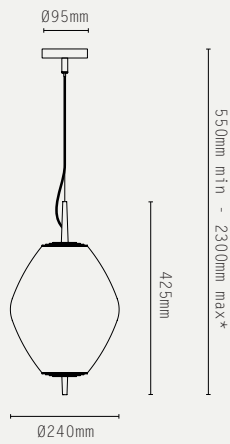

## NOVA TALL PENDANT

CABLE:

DROP ROD:

\*longer drop available at extra cost

**LIGHT SOURCE:**

E27 LAMP BASE (20W MAX)

**LAMP SUPPLIED:**

1 X E27 LED / 2700K / 8.5W /  
470 LUMENS