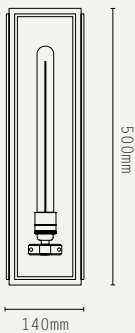

ASH WALL LIGHT

SMALL:

MEDIUM:

LARGE:

projection: 145mm

LIGHT SOURCE:

E27 LAMP BASE (40W MAX)

LAMP SUPPLIED:

BRASS, GLASS

WEIGHT:

SMALL: 1.9 KG (APPROX)
MEDIUM: 2.3 KG (APPROX)
LARGE: 4.5 KG (APPROX)

ADDITIONAL INFO:

DESIGNED BY ADAM YEATS 2015
MADE IN ENGLAND

METAL FINISHES:

GLASS OPTIONS:

PRODUCT CODES:

LARGE:

projection: 145mm

LIGHT SOURCE:

E27 LAMP BASE (40W MAX)

LAMP SUPPLIED:

E27 LED / 2200K / 6W /
400 LUMENS

DIMMABLE:

PHASE (MAINS) DIMMING (USING
SUPPLIED LAMP)