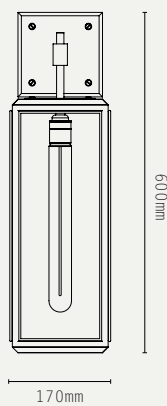

BRASS, GLASS

WEIGHT:

SMALL: 1.9 KG (APPROX)
MEDIUM: 2.3 KG (APPROX)
LARGE: 4.5 KG (APPROX)

ADDITIONAL INFO:

DESIGNED BY ADAM YEATS 2015
MADE IN ENGLAND

METAL FINISHES:

GLASS OPTIONS:

PRODUCT CODES:

LARGE:

projection: 145mm

LIGHT SOURCE:

E27 LAMP BASE (40W MAX)

LAMP SUPPLIED:

E27 LED / 2200K / 6W /
400 LUMENS

DIMMABLE:

PHASE (MAINS) DIMMING (USING
SUPPLIED LAMP)

240V AC (CLASS I)

CERTIFICATIONS:

CE / UKCA
IP43

MATERIALS:

BRASS, MATTE BLACK ALUMINIUM
(WALL PLATE), GLASS

WEIGHT:

SHORT: 2 KG (APPROX)
TALL: 3.7 KG (APPROX)

ADDITIONAL INFO:

DESIGNED BY ADAM YEATS 2021
MADE IN ENGLAND

SHORT:

TALL:

METAL FINISHES:

GLASS OPTIONS:

PRODUCT CODES:

SHORT

LIL.WS1.AB.CG - ANTIQUE BRASS / CLEAR GLASS
LIL.WS1.BZ.CG - BRONZE / CLEAR GLASS
LIL.WS1.AB.CRG - ANTIQUE BRASS / CLEAR REEDED GLASS
LIL.WS1.BZ.CRG - BRONZE / CLEAR REEDED GLASS