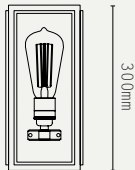

ASH WALL LIGHT

SMALL:

MEDIUM:

LARGE:

projection: 145mm

LIGHT SOURCE:

E27 LAMP BASE (40W MAX)

LAMP SUPPLIED:

BRASS, GLASS

WEIGHT:

SMALL: 1.9 KG (APPROX)
MEDIUM: 2.3 KG (APPROX)
LARGE: 4.5 KG (APPROX)

ADDITIONAL INFO:

DESIGNED BY ADAM YEATS 2015
MADE IN ENGLAND

METAL FINISHES:

GLASS OPTIONS:

PRODUCT CODES:

LARGE:

projection: 145mm

LIGHT SOURCE:

E27 LAMP BASE (40W MAX)

LAMP SUPPLIED:

E27 LED / 2200K / 6W /
400 LUMENS

DIMMABLE:

PHASE (MAINS) DIMMING (USING
SUPPLIED LAMP)