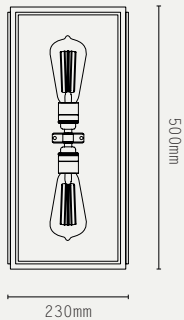

ASH WALL LIGHT

SMALL:

MEDIUM:

LARGE:

projection: 145mm

LIGHT SOURCE:

E27 LAMP BASE (40W MAX)

LAMP SUPPLIED:

BRASS, GLASS

WEIGHT:

SMALL: 1.9 KG (APPROX)
MEDIUM: 2.3 KG (APPROX)
LARGE: 4.5 KG (APPROX)

ADDITIONAL INFO:

DESIGNED BY ADAM YEATS 2015
MADE IN ENGLAND

METAL FINISHES:

GLASS OPTIONS:

PRODUCT CODES:

LARGE:

projection: 145mm

LIGHT SOURCE:

E27 LAMP BASE (40W MAX)

LAMP SUPPLIED:

E27 LED / 2200K / 6W /
400 LUMENS

DIMMABLE:

PHASE (MAINS) DIMMING (USING
SUPPLIED LAMP)

VOLTAGE:

240V AC (CLASS I)

CERTIFICATIONS:

CE / UKCA
IP44

MATERIALS:

BRASS, GLASS

WEIGHT:

SMALL: 2.3 KG (APPROX)
MEDIUM: 2.8 KG (APPROX)
LARGE: 4.3 KG (APPROX)