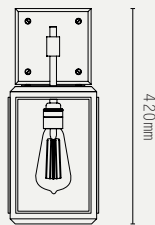

240V AC (CLASS I)

CERTIFICATIONS:

CE / UKCA
IP43

MATERIALS:

BRASS, MATTE BLACK ALUMINIUM
(WALL PLATE), GLASS

WEIGHT:

SHORT: 2 KG (APPROX)
TALL: 3.7 KG (APPROX)

ADDITIONAL INFO:

DESIGNED BY ADAM YEATS 2021
MADE IN ENGLAND

SHORT:

TALL:

METAL FINISHES:

GLASS OPTIONS:

PRODUCT CODES:

SHORT

LIL.WS1.AB.CG - ANTIQUE BRASS / CLEAR GLASS
LIL.WS1.BZ.CG - BRONZE / CLEAR GLASS
LIL.WS1.AB.CRG - ANTIQUE BRASS / CLEAR REEDED GLASS
LIL.WS1.BZ.CRG - BRONZE / CLEAR REEDED GLASS