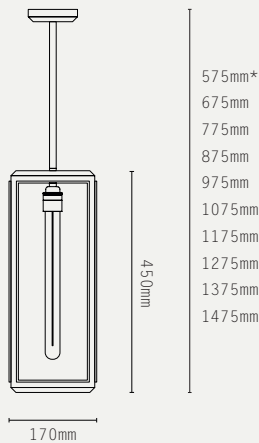

LILAC PENDANT - IP43

SHORT:

TALL:

*choose total drop - longer drop available at extra cost

LIGHT SOURCE:

E27 LAMP BASE (40W MAX)

LAMP SUPPLIED:

1 X E27 LED / 2200K / 6W /
400 LUMENS

WEIGHT:

SHORT: 2 KG (APPROX)
TALL: 3.7 KG (APPROX)

HANGING OPTIONS:

DROP ROD AT 100MM INCREMENTS

ADDITIONAL INFO:

DESIGNED BY ADAM YEATS 2015
MADE IN ENGLAND

METAL FINISHES:

GLASS OPTIONS:

SHORT: 2 KG (APPROX)
TALL: 3.7 KG (APPROX)

DIMMABLE:

PHASE (MAINS) DIMMING (USING
SUPPLIED LAMP)

HANGING OPTIONS:

CHAIN (2M SITE ADJUSTABLE)

ADDITIONAL INFO:

DESIGNED BY ADAM YEATS 2015
MADE IN ENGLAND

VOLTAGE:

WEIGHT:

SHORT: 4 KG (APPROX)
TALL: 8.5 KG (APPROX)

HANGING OPTIONS:

DROP ROD AT 100MM INCREMENTS

ADDITIONAL INFO:

DESIGNED BY ADAM YEATS 2015
MADE IN ENGLAND

METAL FINISHES:

GLASS OPTIONS: