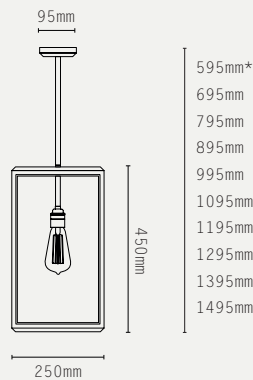

WEIGHT:

SHORT: 2 KG (APPROX)
TALL: 3.7 KG (APPROX)

HANGING OPTIONS:

DROP ROD AT 100MM INCREMENTS

ADDITIONAL INFO:

DESIGNED BY ADAM YEATS 2015
MADE IN ENGLAND

METAL FINISHES:

GLASS OPTIONS:

SHORT: 2 KG (APPROX)
TALL: 3.7 KG (APPROX)

DIMMABLE:

PHASE (MAINS) DIMMING (USING
SUPPLIED LAMP)

HANGING OPTIONS:

CHAIN (2M SITE ADJUSTABLE)

ADDITIONAL INFO:

DESIGNED BY ADAM YEATS 2015
MADE IN ENGLAND

VOLTAGE:

HAZEL PENDANT - IP43

SMALL:

LARGE:

*choose total drop - longer drop available at extra cost

LIGHT SOURCE:

E27 LAMP BASE (40W MAX)

LAMP SUPPLIED:

E27 LED / 2200K / 6W /
400 LUMENS

WEIGHT:

SHORT: 4 KG (APPROX)
TALL: 8.5 KG (APPROX)

HANGING OPTIONS:

DROP ROD AT 100MM INCREMENTS

ADDITIONAL INFO:

DESIGNED BY ADAM YEATS 2015
MADE IN ENGLAND

METAL FINISHES:

GLASS OPTIONS: