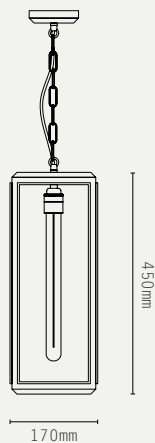

LILAC PENDANT - IP20

LIGHT SOURCE:

E27 LAMP BASE (40W MAX)

MATERIALS:

BRASS, GLASS

LAMP SUPPLIED:

1 X E27 LED / 2200K / 6W /
400 LUMENS

WEIGHT:

SHORT: 2 KG (APPROX)
TALL: 3.7 KG (APPROX)

DIMMABLE:

PHASE (MAINS) DIMMING (USING
SUPPLIED LAMP)

HANGING OPTIONS:

CHAIN (2M SITE ADJUSTABLE)

ADDITIONAL INFO:

DESIGNED BY ADAM YEATS 2015
MADE IN ENGLAND

VOLTAGE:

240V AC (CLASS I)

CERTIFICATIONS:

CE / UKCA

SHORT:

TALL:

METAL FINISHES:

GLASS OPTIONS:

PRODUCT CODES:

SHORT

LIL.PS1.AB.CG - ANTIQUE BRASS / CLEAR GLASS / CHAIN (IP20)

LIL.PS1.BZ.CG - BRONZE / CLEAR GLASS / CHAIN (IP20)

LIL.PS1.AB.CRG - ANTIQUE BRASS / CLEAR REEDED GLASS / CHAIN (IP20)

LIL.PS1.BZ.CRG - BRONZE / CLEAR REEDED GLASS / CHAIN (IP20)

TALL

LIL.PL1.AB.CG - ANTIQUE BRASS / CLEAR GLASS / CHAIN (IP20)

LIL.PL1.BZ.CG - BRONZE / CLEAR GLASS / CHAIN (IP20)

LIL.PL1.AB.CRG - ANTIQUE BRASS / CLEAR REEDED GLASS / CHAIN (IP20)

LIL.PL1.BZ.CRG - BRONZE / CLEAR REEDED GLASS / CHAIN (IP20)