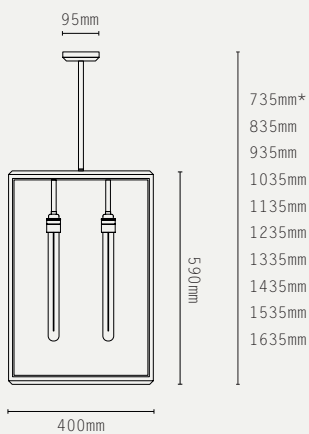

SHORT: 2 KG (APPROX)
TALL: 3.7 KG (APPROX)

DIMMABLE:

PHASE (MAINS) DIMMING (USING
SUPPLIED LAMP)

HANGING OPTIONS:

CHAIN (2M SITE ADJUSTABLE)

ADDITIONAL INFO:

DESIGNED BY ADAM YEATS 2015
MADE IN ENGLAND

VOLTAGE:

TALL

LIL.PL1.AB.CG - ANTIQUE BRASS / CLEAR GLASS / CHAIN (IP20)

LIL.PL1.BZ.CG - BRONZE / CLEAR GLASS / CHAIN (IP20)

LIL.PL1.AB.CRG - ANTIQUE BRASS / CLEAR REEDED GLASS / CHAIN (IP20)

LIL.PL1.BZ.CRG - BRONZE / CLEAR REEDED GLASS / CHAIN (IP20)

HAZEL PENDANT - IP43

SMALL:

LARGE:

*choose total drop - longer drop available at extra cost

LIGHT SOURCE:

E27 LAMP BASE (40W MAX)

LAMP SUPPLIED:

E27 LED / 2200K / 6W /
400 LUMENS

WEIGHT:

SHORT: 4 KG (APPROX)
TALL: 8.5 KG (APPROX)

HANGING OPTIONS:

DROP ROD AT 100MM INCREMENTS

ADDITIONAL INFO:

DESIGNED BY ADAM YEATS 2015
MADE IN ENGLAND

METAL FINISHES:

GLASS OPTIONS: