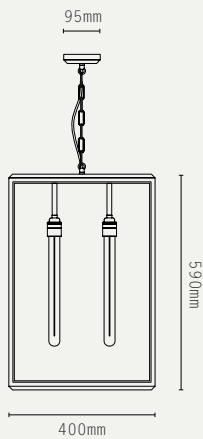

WEIGHT:

SHORT: 2 KG (APPROX)
TALL: 3.7 KG (APPROX)

HANGING OPTIONS:

DROP ROD AT 100MM INCREMENTS

ADDITIONAL INFO:

DESIGNED BY ADAM YEATS 2015
MADE IN ENGLAND

METAL FINISHES:

GLASS OPTIONS:

WEIGHT:

SHORT: 4 KG (APPROX)
TALL: 8.5 KG (APPROX)

HANGING OPTIONS:

DROP ROD AT 100MM INCREMENTS

ADDITIONAL INFO:

DESIGNED BY ADAM YEATS 2015
MADE IN ENGLAND

METAL FINISHES:

GLASS OPTIONS:

240V AC (CLASS I)

CERTIFICATIONS:

CE / UKCA

MATERIALS:

BRASS, GLASS

WEIGHT:

SHORT: 4 KG (APPROX)
TALL: 8.5 KG (APPROX)

HANGING OPTIONS:

CHAIN (2M SITE ADJUSTABLE)

ADDITIONAL INFO:

DESIGNED BY ADAM YEATS 2015
MADE IN ENGLAND

SMALL:

LARGE:

METAL FINISHES:

ANTIQUE BRASS

BRONZE