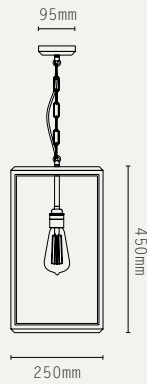

WEIGHT:

SHORT: 2 KG (APPROX)
TALL: 3.7 KG (APPROX)

HANGING OPTIONS:

DROP ROD AT 100MM INCREMENTS

ADDITIONAL INFO:

DESIGNED BY ADAM YEATS 2015
MADE IN ENGLAND

METAL FINISHES:

GLASS OPTIONS:

WEIGHT:

SHORT: 4 KG (APPROX)
TALL: 8.5 KG (APPROX)

HANGING OPTIONS:

DROP ROD AT 100MM INCREMENTS

ADDITIONAL INFO:

DESIGNED BY ADAM YEATS 2015
MADE IN ENGLAND

METAL FINISHES:

GLASS OPTIONS:

240V AC (CLASS I)

CERTIFICATIONS:

CE / UKCA

MATERIALS:

BRASS, GLASS

WEIGHT:

SHORT: 4 KG (APPROX)
TALL: 8.5 KG (APPROX)

HANGING OPTIONS:

CHAIN (2M SITE ADJUSTABLE)

ADDITIONAL INFO:

DESIGNED BY ADAM YEATS 2015
MADE IN ENGLAND

SMALL:

LARGE:

METAL FINISHES:

ANTIQUE BRASS

BRONZE