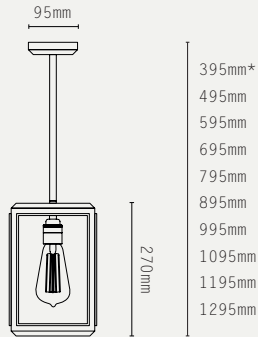

LILAC PENDANT - IP43

SHORT:

TALL:

*choose total drop - longer drop available at extra cost

LIGHT SOURCE:

E27 LAMP BASE (40W MAX)

LAMP SUPPLIED:

1 X E27 LED / 2200K / 6W /
400 LUMENS

WEIGHT:

SHORT: 2 KG (APPROX)
TALL: 3.7 KG (APPROX)

HANGING OPTIONS:

DROP ROD AT 100MM INCREMENTS

ADDITIONAL INFO:

DESIGNED BY ADAM YEATS 2015
MADE IN ENGLAND

METAL FINISHES:

GLASS OPTIONS:

SHORT: 2 KG (APPROX)
TALL: 3.7 KG (APPROX)

DIMMABLE:

PHASE (MAINS) DIMMING (USING
SUPPLIED LAMP)

HANGING OPTIONS:

CHAIN (2M SITE ADJUSTABLE)

ADDITIONAL INFO:

DESIGNED BY ADAM YEATS 2015
MADE IN ENGLAND

VOLTAGE: