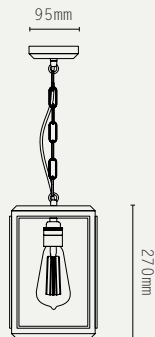

LILAC PENDANT - IP20

LIGHT SOURCE:

E27 LAMP BASE (40W MAX)

MATERIALS:

BRASS, GLASS

LAMP SUPPLIED:

1 X E27 LED / 2200K / 6W /
400 LUMENS

WEIGHT:

SHORT: 2 KG (APPROX)
TALL: 3.7 KG (APPROX)

DIMMABLE:

PHASE (MAINS) DIMMING (USING
SUPPLIED LAMP)

HANGING OPTIONS:

CHAIN (2M SITE ADJUSTABLE)

ADDITIONAL INFO:

DESIGNED BY ADAM YEATS 2015
MADE IN ENGLAND

VOLTAGE:

240V AC (CLASS I)

CERTIFICATIONS:

CE / UKCA

SHORT:

TALL:

METAL FINISHES:

GLASS OPTIONS:

PRODUCT CODES:

SHORT

LIL.PS1.AB.CG - ANTIQUE BRASS / CLEAR GLASS / CHAIN (IP20)

LIL.PS1.BZ.CG - BRONZE / CLEAR GLASS / CHAIN (IP20)

LIL.PS1.AB.CRG - ANTIQUE BRASS / CLEAR REEDED GLASS / CHAIN (IP20)

LIL.PS1.BZ.CRG - BRONZE / CLEAR REEDED GLASS / CHAIN (IP20)

TALL

LIL.PL1.AB.CG - ANTIQUE BRASS / CLEAR GLASS / CHAIN (IP20)

LIL.PL1.BZ.CG - BRONZE / CLEAR GLASS / CHAIN (IP20)

LIL.PL1.AB.CRG - ANTIQUE BRASS / CLEAR REEDED GLASS / CHAIN (IP20)

LIL.PL1.BZ.CRG - BRONZE / CLEAR REEDED GLASS / CHAIN (IP20)