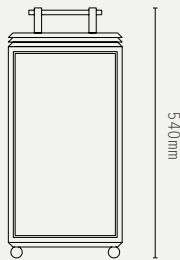

HAZEL FLOOR LIGHT - MAINS

SHORT:

TALL:

LIGHT SOURCE:

8W INTEGRATED LED MODULE
2700K COLOUR TEMPERATURE
120 LUMENS

VOLTAGE:

240V AC (CLASS I)

CERTIFICATIONS:

CE / UKCA
IP44

MATERIALS:

BRASS, GLASS

WEIGHT:

SHORT: 6 KG (APPROX)
LARGE: 10 KG (APPROX)

FLEX:

3M BLACK BRAIDED FLEX

OPTIONS / ACCESSORIES:

- FLOOR FIXING
- ADDITIONAL FLEX

ADDITIONAL INFO:

DESIGNED BY ADAM YEATS 2015
MADE IN ENGLAND

METAL FINISHES:

GLASS OPTIONS:

PRODUCT CODES:

SHORT

HAZ.FS.AB.CG.UK - ANTIQUE BRASS / CLEAR GLASS
HAZ.FS.BZ.CG.UK - BRONZE / CLEAR GLASS
HAZ.FS.AB.CRG.UK - ANTIQUE BRASS / CLEAR REEDED GLASS
HAZ.FS.BZ.CRG.UK - BRONZE / CLEAR REEDED GLASS

TALL

HAZ.FT.AB.CG.UK - ANTIQUE BRASS / CLEAR GLASS
HAZ.FT.BZ.CG.UK - BRONZE / CLEAR GLASS
HAZ.FT.AB.CRG.UK - ANTIQUE BRASS / CLEAR REEDED GLASS
HAZ.FT.BZ.CRG.UK - BRONZE / CLEAR REEDED GLASS