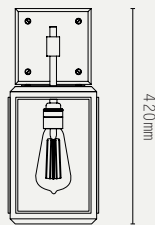

WEIGHT:

SHORT: 2 KG (APPROX)
TALL: 3.7 KG (APPROX)

ADDITIONAL INFO:

DESIGNED BY ADAM YEATS 2021
MADE IN ENGLAND

SHORT:

TALL:

METAL FINISHES:

GLASS OPTIONS: