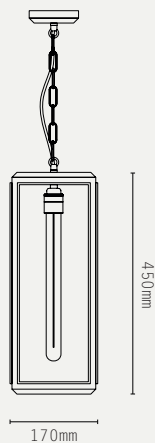

CHAIN (2M SITE ADJUSTABLE)

ADDITIONAL INFO:

DESIGNED BY ADAM YEATS 2015
MADE IN ENGLAND

SHORT:

TALL:

METAL FINISHES:

GLASS OPTIONS:

PRODUCT CODES: