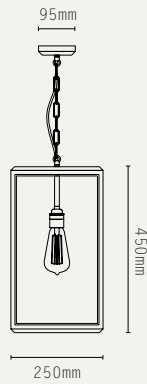

HAZEL PENDANT - IP20

LIGHT SOURCE:

E27 LAMP BASE (40W MAX)

LAMP SUPPLIED:

E27 LED / 2200K / 6W /
400 LUMENS

DIMMABLE:

PHASE (MAINS) DIMMING (USING
SUPPLIED LAMP)

VOLTAGE:

240V AC (CLASS I)

CERTIFICATIONS:

CE / UKCA

MATERIALS:

BRASS, GLASS

WEIGHT:

SHORT: 4 KG (APPROX)
TALL: 8.5 KG (APPROX)

HANGING OPTIONS:

CHAIN (2M SITE ADJUSTABLE)

ADDITIONAL INFO:

DESIGNED BY ADAM YEATS 2015

MADE IN ENGLAND

SMALL:

LARGE:

METAL FINISHES:

ANTIQUE BRASS

BRONZE

GLASS OPTIONS:

CLEAR GLASS

CLEAR REEDED GLASS

PRODUCT CODES:

SMALL

HAZ.P.SO.AB.CG - ANTIQUE BRASS / CLEAR GLASS / CHAIN (IP20)

HAZ.P.SO.BZ.CG - BRONZE / CLEAR GLASS / CHAIN (IP20)

HAZ.P.SO.AB.CRG - ANTIQUE BRASS / REEDED GLASS / CHAIN (IP20)

HAZ.P.SO.BZ.CRG - BRONZE / CLEAR REEDED GLASS / CHAIN (IP20)

LARGE

HAZ.P.LOQ.AB.CG - ANTIQUE BRASS / CLEAR GLASS / CHAIN (IP20)

HAZ.P.LOQ.BZ.CG - BRONZE / CLEAR GLASS / CHAIN (IP20)

HAZ.P.LOQ.AB.CRG - ANTIQUE BRASS / REEDED GLASS / CHAIN (IP20)

HAZ.P.LOQ.BZ.CRG - BRONZE / CLEAR REEDED GLASS / CHAIN (IP20)