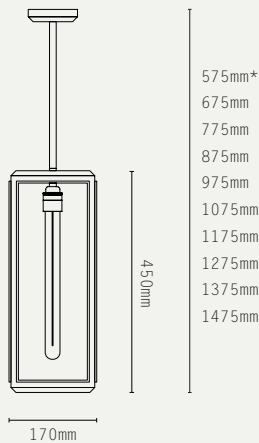

WEIGHT:

SHORT: 2 KG (APPROX)
TALL: 3.7 KG (APPROX)

ADDITIONAL INFO:

DESIGNED BY ADAM YEATS 2021
MADE IN ENGLAND

SHORT:

TALL:

METAL FINISHES:

GLASS OPTIONS:

LIL.WL1.AB.CG - ANTIQUE BRASS / CLEAR GLASS
LIL.WL1.BZ.CG - BRONZE / CLEAR GLASS
LIL.WL1.AB.CRG - ANTIQUE BRASS / CLEAR REEDED GLASS
LIL.WL1.BZ.CRG - BRONZE / CLEAR REEDED GLASS

LILAC PENDANT - IP43

SHORT:

TALL:

*choose total drop - longer drop available at extra cost

LIGHT SOURCE:

E27 LAMP BASE (40W MAX)

LAMP SUPPLIED:

1 X E27 LED / 2200K / 6W /
400 LUMENS

DIMMABLE:

PHASE (MAINS) DIMMING (USING
SUPPLIED LAMP)

VOLTAGE:

240V AC (CLASS I)

CERTIFICATIONS:

CE / UKCA
IP43

MATERIALS:

BRASS, GLASS

WEIGHT:

SHORT: 2 KG (APPROX)
TALL: 3.7 KG (APPROX)