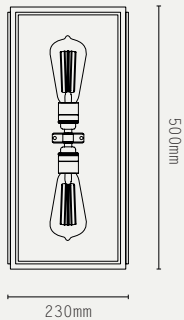

ASH WALL LIGHT

SMALL:

MEDIUM:

LARGE:

projection: 145mm

LIGHT SOURCE:

E27 LAMP BASE (40W MAX)

LAMP SUPPLIED:

BIRCH WALL LIGHT

SMALL:

MEDIUM:

LARGE:

projection: 145mm

LIGHT SOURCE:

E27 LAMP BASE (40W MAX)

LAMP SUPPLIED:

BRASS, GLASS

WEIGHT:

SMALL: 2.3 KG (APPROX)
MEDIUM: 2.8 KG (APPROX)
LARGE: 4.3 KG (APPROX)

ADDITIONAL INFO:

DESIGNED BY ADAM YEATS 2015
MADE IN ENGLAND

METAL FINISHES:

GLASS OPTIONS:

PRODUCT CODES: