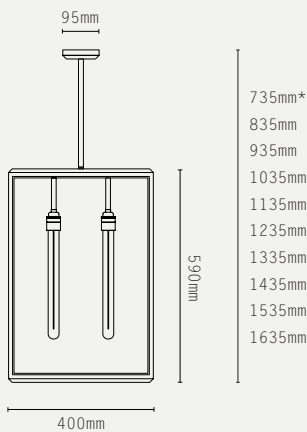

CERTIFICATIONS:

CE / UKCA
IP43

MATERIALS:

BRASS, GLASS

WEIGHT:

SHORT: 6 KG (APPROX)
LARGE: 10 KG (APPROX)

ADDITIONAL INFO:

DESIGNED BY ADAM YEATS 2015
MADE IN ENGLAND

SMALL:

LARGE:

*choose total drop - longer drop available at extra cost

LIGHT SOURCE:

E27 LAMP BASE (40W MAX)

LAMP SUPPLIED:

E27 LED / 2200K / 6W /
400 LUMENS

DIMMABLE:

SHORT: 4 KG (APPROX)
TALL: 8.5 KG (APPROX)

HANGING OPTIONS:

DROP ROD AT 100MM INCREMENTS

ADDITIONAL INFO:

DESIGNED BY ADAM YEATS 2015
MADE IN ENGLAND

METAL FINISHES:

GLASS OPTIONS:

PRODUCT CODES: