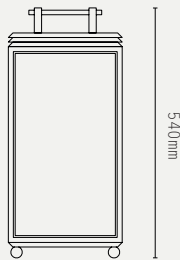

HAZEL FLOOR LIGHT - PORTABLE

SHORT:

TALL:

LIGHT SOURCE:

1W LED MODULE
2700K COLOUR TEMPERATURE
120 LUMENS

DIMMING:

TOUCH DIMMING (HOLD BUTTON)

POWER SOURCE:

LI-ION RECHARGABLE BATTERY
14 HOUR BATTERY LIFE
USB-C CHARGING PORT 2M USB-C
TO USB-A CABLE INCLUDED

CERTIFICATIONS:

CE / UKCA
IP43

MATERIALS:

BRASS, GLASS

WEIGHT:

SHORT: 6 KG (APPROX)
LARGE: 10 KG (APPROX)

ADDITIONAL INFO:

DESIGNED BY ADAM YEATS 2015
MADE IN ENGLAND

METAL FINISHES:

GLASS OPTIONS:

PRODUCT CODES:

SHORT

HAZ.FS.AB.CG.BA - ANTIQUE BRASS / CLEAR GLASS
HAZ.FS.BZ.CG.BA - BRONZE / CLEAR GLASS
HAZ.FS.AB.CRG.BA - ANTIQUE BRASS / CLEAR REEDED GLASS
HAZ.FS.BZ.CRG.BA - BRONZE / CLEAR REEDED GLASS

TALL

HAZ.FT.AB.CG.BA - ANTIQUE BRASS / CLEAR GLASS
HAZ.FT.BZ.CG.BA - BRONZE / CLEAR GLASS
HAZ.FT.AB.CRG.BA - ANTIQUE BRASS / CLEAR REEDED GLASS
HAZ.FT.BZ.CRG.BA - BRONZE / CLEAR REEDED GLASS