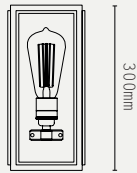

ASH WALL LIGHT

SMALL:

MEDIUM:

LARGE:

projection: 145mm

LIGHT SOURCE:

E27 LAMP BASE (40W MAX)

LAMP SUPPLIED: