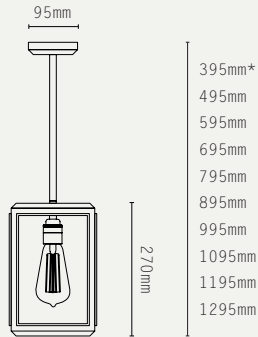

LILAC PENDANT - IP43

SHORT:

TALL:

*choose total drop - longer drop available at extra cost

LIGHT SOURCE:

E27 LAMP BASE (40W MAX)

LAMP SUPPLIED:

1 X E27 LED / 2200K / 6W /
400 LUMENS

DIMMABLE:

PHASE (MAINS) DIMMING (USING
SUPPLIED LAMP)

VOLTAGE:

240V AC (CLASS I)

CERTIFICATIONS:

CE / UKCA
IP43

MATERIALS:

BRASS, GLASS

WEIGHT:

SHORT: 2 KG (APPROX)
TALL: 3.7 KG (APPROX)

HANGING OPTIONS:

DROP ROD AT 100MM INCREMENTS

ADDITIONAL INFO:

DESIGNED BY ADAM YEATS 2015
MADE IN ENGLAND

METAL FINISHES:

GLASS OPTIONS:

PRODUCT CODES:

SHORT

LIL.PS1R.AB.CG - ANTIQUE BRASS / CLEAR GLASS / DROP ROD (IP43)
LIL.PS1R.BZ.CG - BRONZE / CLEAR GLASS / DROP ROD (IP43)
LIL.PS1R.AB.CRG - ANTIQUE BRASS / REEDED GLASS / DROP ROD (IP43)
LIL.PS1R.BZ.CRG - BRONZE / CLEAR REEDED GLASS / DROP ROD (IP43)

TALL

LIL.PL1R.AB.CG - ANTIQUE BRASS / CLEAR GLASS / DROP ROD (IP43)
LIL.PL1R.BZ.CG - BRONZE / CLEAR GLASS / DROP ROD (IP43)
LIL.PL1R.AB.CRG - ANTIQUE BRASS / REEDED GLASS / DROP ROD (IP43)
LIL.PL1R.BZ.CRG - BRONZE / CLEAR REEDED GLASS / DROP ROD (IP43)