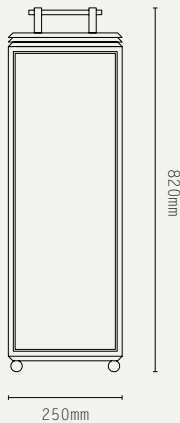

LIGHT SOURCE:

1W LED MODULE
2700K COLOUR TEMPERATURE
120 LUMENS

DIMMING:

TOUCH DIMMING (HOLD BUTTON)

POWER SOURCE:

LI-ION RECHARGABLE BATTERY
14 HOUR BATTERY LIFE
USB-C CHARGING PORT 2M USB-C
TO USB-A CABLE INCLUDED

CERTIFICATIONS:

CE / UKCA
IP43

MATERIALS:

BRASS, GLASS

WEIGHT:

SHORT: 6 KG (APPROX)
LARGE: 10 KG (APPROX)

ADDITIONAL INFO:

DESIGNED BY ADAM YEATS 2015
MADE IN ENGLAND