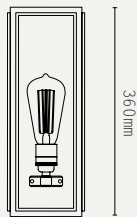

ASH WALL LIGHT

SMALL:

MEDIUM:

LARGE:

projection: 145mm

LIGHT SOURCE:

E27 LAMP BASE (40W MAX)

LAMP SUPPLIED:

BRASS, GLASS

WEIGHT:

SMALL: 1.9 KG (APPROX)
MEDIUM: 2.3 KG (APPROX)
LARGE: 4.5 KG (APPROX)

ADDITIONAL INFO:

DESIGNED BY ADAM YEATS 2015
MADE IN ENGLAND

METAL FINISHES:

ANTIQUE BRASS

BRONZE