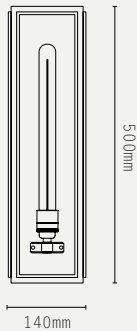

ASH WALL LIGHT

SMALL:

MEDIUM:

LARGE:

projection: 145mm

LIGHT SOURCE:

E27 LAMP BASE (40W MAX)

LAMP SUPPLIED:

BRASS, GLASS

WEIGHT:

SMALL: 1.9 KG (APPROX)
MEDIUM: 2.3 KG (APPROX)
LARGE: 4.5 KG (APPROX)

ADDITIONAL INFO:

DESIGNED BY ADAM YEATS 2015
MADE IN ENGLAND

METAL FINISHES:

ANTIQUE BRASS

BRONZE