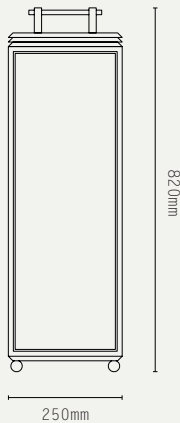

LIGHT SOURCE:

8W INTEGRATED LED MODULE
2700K COLOUR TEMPERATURE
120 LUMENS

VOLTAGE:

240V AC (CLASS I)

CERTIFICATIONS:

CE / UKCA
IP44

MATERIALS:

BRASS, GLASS

WEIGHT:

SHORT: 6 KG (APPROX)
LARGE: 10 KG (APPROX)

FLEX:

3M BLACK BRAIDED FLEX

OPTIONS / ACCESSORIES:

- FLOOR FIXING
- ADDITIONAL FLEX

ADDITIONAL INFO:

DESIGNED BY ADAM YEATS 2015
MADE IN ENGLAND