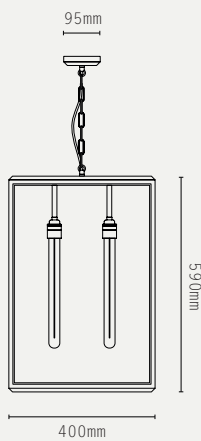

METAL FINISHES:

ANTIQUE BRASS

BRONZE

GLASS OPTIONS:

CLEAR GLASS

CLEAR REEDED GLASS

PRODUCT CODES:

SMALL

HAZ.P.SO.AB.CG - ANTIQUE BRASS / CLEAR GLASS / CHAIN (IP20)

HAZ.P.SO.BZ.CG - BRONZE / CLEAR GLASS / CHAIN (IP20)

HAZ.P.SO.AB.CRG - ANTIQUE BRASS / REEDED GLASS / CHAIN (IP20)

HAZ.P.SO.BZ.CRG - BRONZE / CLEAR REEDED GLASS / CHAIN (IP20)

LARGE

HAZ.P.LOQ.AB.CG - ANTIQUE BRASS / CLEAR GLASS / CHAIN (IP20)

HAZ.P.LOQ.BZ.CG - BRONZE / CLEAR GLASS / CHAIN (IP20)

HAZ.P.LOQ.AB.CRG - ANTIQUE BRASS / REEDED GLASS / CHAIN (IP20)

HAZ.P.LOQ.BZ.CRG - BRONZE / CLEAR REEDED GLASS / CHAIN (IP20)