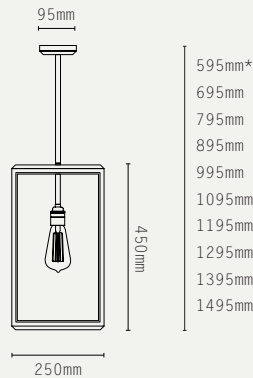

HAZEL PENDANT - IP43

SMALL:

LARGE:

*choose total drop - longer drop available at extra cost

LIGHT SOURCE:

E27 LAMP BASE (40W MAX)

LAMP SUPPLIED:

E27 LED / 2200K / 6W /
400 LUMENS

DIMMABLE:

PHASE (MAINS) DIMMING (USING
SUPPLIED LAMP)

VOLTAGE:

240V AC (CLASS I)

CERTIFICATIONS:

CE / UKCA
IP43

MATERIALS:

BRASS, GLASS

WEIGHT:

SHORT: 4 KG (APPROX)
TALL: 8.5 KG (APPROX)

HANGING OPTIONS:

DROP ROD AT 100MM INCREMENTS

ADDITIONAL INFO:

DESIGNED BY ADAM YEATS 2015
MADE IN ENGLAND

METAL FINISHES:

GLASS OPTIONS:

PRODUCT CODES:

SMALL

HAZ.P.SC.AB.CG - ANTIQUE BRASS / CLEAR GLASS / DROP ROD (IP43)
HAZ.P.SC.BZ.CG - BRONZE / CLEAR GLASS / DROP ROD (IP43)
HAZ.P.SC.AB.CRG - ANTIQUE BRASS / REEDED GLASS / DROP ROD (IP43)
HAZ.P.SC.BZ.CRG - BRONZE / CLEAR REEDED GLASS / DROP ROD (IP43)

LARGE

HAZ.P.LC.AB.CG - ANTIQUE BRASS / CLEAR GLASS / DROP ROD (IP43)
HAZ.P.LC.BZ.CG - BRONZE / CLEAR GLASS / DROP ROD (IP43)
HAZ.P.LC.AB.CRG - ANTIQUE BRASS / REEDED GLASS / DROP ROD (IP43)
HAZ.P.LC.BZ.CRG - BRONZE / CLEAR REEDED GLASS / DROP ROD (IP43)