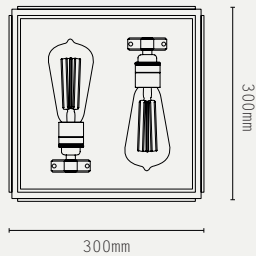

ELM CEILING LIGHT

LIGHT SOURCE:

E27 LAMP BASE (40W MAX)

LAMP SUPPLIED:

2 X E27 / 2200K / 6W /
400 LUMENS

DIMMABLE:

PHASE (MAINS) DIMMING (USING
SUPPLIED LAMP)

VOLTAGE:

240V AC (CLASS I)

CERTIFICATIONS:

CE / UKCA
IP43

MATERIALS:

BRASS, GLASS

WEIGHT:

3.3KG (APPROX)

ADDITIONAL INFO:

DESIGNED BY ADAM YEATS 2015
MADE IN ENGLAND