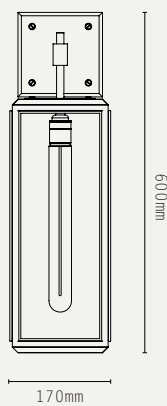

WEIGHT:

SHORT: 2 KG (APPROX)
TALL: 3.7 KG (APPROX)

ADDITIONAL INFO:

DESIGNED BY ADAM YEATS 2021
MADE IN ENGLAND

SHORT:

TALL:

METAL FINISHES:

GLASS OPTIONS: