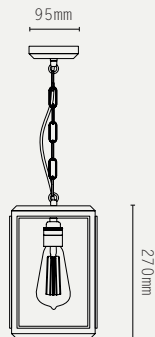

LILAC PENDANT - IP20

LIGHT SOURCE:

E27 LAMP BASE (40W MAX)

LAMP SUPPLIED:

1 X E27 LED / 2200K / 6W /
400 LUMENS

DIMMABLE:

PHASE (MAINS) DIMMING (USING
SUPPLIED LAMP)

VOLTAGE:

240V AC (CLASS I)

CERTIFICATIONS:

CE / UKCA

MATERIALS:

BRASS, GLASS

WEIGHT:

SHORT: 2 KG (APPROX)
TALL: 3.7 KG (APPROX)

HANGING OPTIONS:

CHAIN (2M SITE ADJUSTABLE)

ADDITIONAL INFO:

DESIGNED BY ADAM YEATS 2015
MADE IN ENGLAND

SHORT:

TALL:

METAL FINISHES:

GLASS OPTIONS:

PRODUCT CODES:

SHORT

LIL.PS1.AB.CG - ANTIQUE BRASS / CLEAR GLASS / CHAIN (IP20)

LIL.PS1.BZ.CG - BRONZE / CLEAR GLASS / CHAIN (IP20)

LIL.PS1.AB.CRG - ANTIQUE BRASS / CLEAR REEDED GLASS / CHAIN (IP20)

LIL.PS1.BZ.CRG - BRONZE / CLEAR REEDED GLASS / CHAIN (IP20)

TALL

LIL.PL1.AB.CG - ANTIQUE BRASS / CLEAR GLASS / CHAIN (IP20)

LIL.PL1.BZ.CG - BRONZE / CLEAR GLASS / CHAIN (IP20)

LIL.PL1.AB.CRG - ANTIQUE BRASS / CLEAR REEDED GLASS / CHAIN (IP20)

LIL.PL1.BZ.CRG - BRONZE / CLEAR REEDED GLASS / CHAIN (IP20)