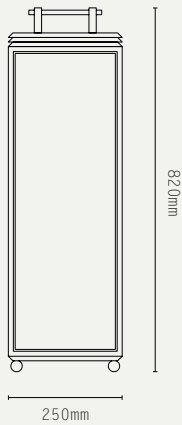

LIGHT SOURCE:

1W LED MODULE
2700K COLOUR TEMPERATURE
120 LUMENS

DIMMING:

TOUCH DIMMING (HOLD BUTTON)

POWER SOURCE:

LI-ION RECHARGABLE BATTERY
14 HOUR BATTERY LIFE
USB-C CHARGING PORT 2M USB-C
TO USB-A CABLE INCLUDED

CERTIFICATIONS:

CE / UKCA
IP43

MATERIALS:

BRASS, GLASS

WEIGHT:

SHORT: 6 KG (APPROX)
LARGE: 10 KG (APPROX)

ADDITIONAL INFO:

DESIGNED BY ADAM YEATS 2015
MADE IN ENGLAND