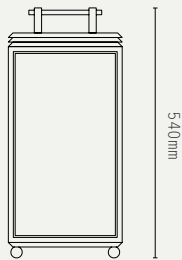

HAZEL FLOOR LIGHT - PORTABLE

SHORT:

TALL:

LIGHT SOURCE:

1W LED MODULE
2700K COLOUR TEMPERATURE
120 LUMENS

DIMMING:

TOUCH DIMMING (HOLD BUTTON)

POWER SOURCE:

LI-ION RECHARGABLE BATTERY
14 HOUR BATTERY LIFE
USB-C CHARGING PORT 2M USB-C
TO USB-A CABLE INCLUDED

CERTIFICATIONS:

CE / UKCA
IP43

MATERIALS:

BRASS, GLASS

WEIGHT:

SHORT: 6 KG (APPROX)
LARGE: 10 KG (APPROX)

ADDITIONAL INFO:

DESIGNED BY ADAM YEATS 2015
MADE IN ENGLAND

METAL FINISHES:

GLASS OPTIONS:

PRODUCT CODES:

SHORT

HAZ.FS.AB.CG.BA - ANTIQUE BRASS / CLEAR GLASS
HAZ.FS.BZ.CG.BA - BRONZE / CLEAR GLASS
HAZ.FS.AB.CRG.BA - ANTIQUE BRASS / CLEAR REEDED GLASS
HAZ.FS.BZ.CRG.BA - BRONZE / CLEAR REEDED GLASS

TALL

HAZ.FT.AB.CG.BA - ANTIQUE BRASS / CLEAR GLASS
HAZ.FT.BZ.CG.BA - BRONZE / CLEAR GLASS
HAZ.FT.AB.CRG.BA - ANTIQUE BRASS / CLEAR REEDED GLASS
HAZ.FT.BZ.CRG.BA - BRONZE / CLEAR REEDED GLASS