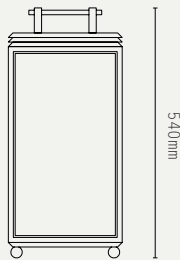

HAZEL FLOOR LIGHT - MAINS

SHORT:

TALL:

LIGHT SOURCE:

8W INTEGRATED LED MODULE
2700K COLOUR TEMPERATURE
120 LUMENS

VOLTAGE:

240V AC (CLASS I)

CERTIFICATIONS:

CE / UKCA
IP44

MATERIALS:

BRASS, GLASS

WEIGHT:

SHORT: 6 KG (APPROX)
LARGE: 10 KG (APPROX)

FLEX:

3M BLACK BRAIDED FLEX

OPTIONS / ACCESSORIES:

CERTIFICATIONS:

CE / UKCA
IP43

MATERIALS:

BRASS, GLASS

WEIGHT:

SHORT: 6 KG (APPROX)
LARGE: 10 KG (APPROX)

ADDITIONAL INFO:

DESIGNED BY ADAM YEATS 2015
MADE IN ENGLAND