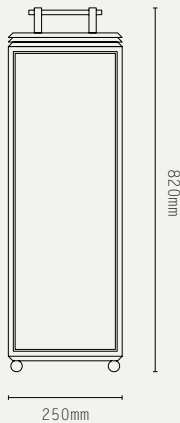

HAZEL FLOOR LIGHT - MAINS

SHORT:

TALL:

LIGHT SOURCE:

8W INTEGRATED LED MODULE
2700K COLOUR TEMPERATURE
120 LUMENS

VOLTAGE:

240V AC (CLASS I)

CERTIFICATIONS:

CE / UKCA
IP44

MATERIALS:

BRASS, GLASS

WEIGHT:

SHORT: 6 KG (APPROX)
LARGE: 10 KG (APPROX)

FLEX:

3M BLACK BRAIDED FLEX

OPTIONS / ACCESSORIES:

CERTIFICATIONS:

CE / UKCA
IP43

MATERIALS:

BRASS, GLASS

WEIGHT:

SHORT: 6 KG (APPROX)
LARGE: 10 KG (APPROX)

ADDITIONAL INFO:

DESIGNED BY ADAM YEATS 2015
MADE IN ENGLAND