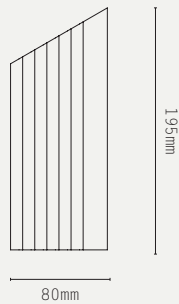

PRODUCT CODES:

TOR.W1.AB - ANTIQUÉ BRASS
TOR.W1.BZ - BRONZE