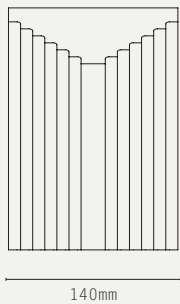

PRODUCT CODES:

TOR.W1.AB - ANTIQUÉ BRASS
TOR.W1.BZ - BRONZE