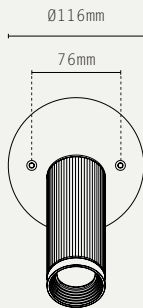

## SPOT UNSWITCHED WALL LIGHT

### LIGHT SOURCE:

GU10 LAMP BASE  
(12W MAX LED ONLY / 35MM MAX  
LAMP DIAMETER)