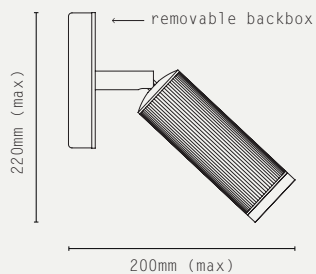

### LIGHT SOURCE:

GU10 LAMP BASE  
(12W MAX LED ONLY / 35MM MAX  
LAMP DIAMETER)