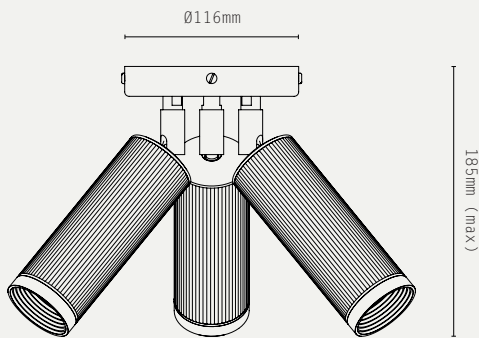

SPOT TRIPLE CEILING LIGHT

LIGHT SOURCE:

GU10 LAMP BASE
(12W MAX LED ONLY / 35MM MAX
LAMP DIAMETER)

LAMP SUPPLIED:

3 X GU10 MR11 LED / 2700K /
3.6W / 290 LUMENS / 36° BEAM

DIMMABLE:

PHASE (MAINS) DIMMING (USING
SUPPLIED LAMP)

VOLTAGE:

240V AC (CLASS I)

CERTIFICATIONS:

CE / UKCA

MATERIALS:

BRASS

WEIGHT:

2 KG (APPROX)

ADDITIONAL INFO:

DESIGNED BY WILL EARL 2019

MADE IN ENGLAND

METAL FINISHES:

-  ANTIQUE BRASS
-  BRONZE
-  SATIN BRASS
-  SATIN NICKEL

PRODUCT CODES:

- SP.3.AB - ANTIQUE BRASS
- SP.3.BZ - BRONZE
- SP.3.SB - SATIN BRASS
- SP.3.SN - SATIN NICKEL