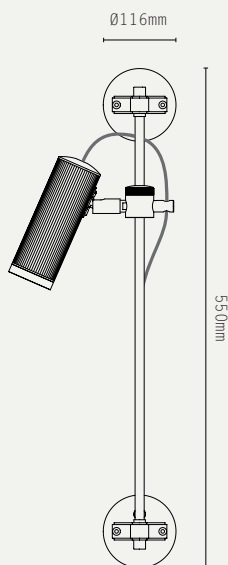

## SPOT WALL RAIL LIGHT - SINGLE

### LIGHT SOURCE:

GU10 LAMP BASE  
(12W MAX LED ONLY / 35MM MAX  
LAMP DIAMETER)

### LAMP SUPPLIED:

1 X GU10 MR11 LED / 2700K /  
3.6W / 290 LUMENS / 36° BEAM

### WEIGHT:

1.9 KG (APPROX)