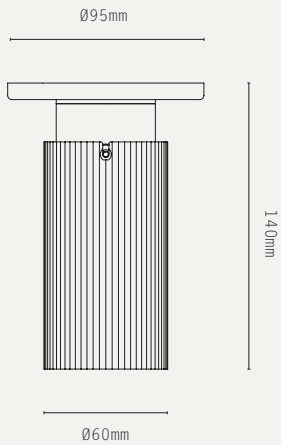

### LIGHT SOURCE:

GU10 LAMP BASE  
(12W MAX, LED ONLY)

### WEIGHT:

0.5 KG (APPROX)