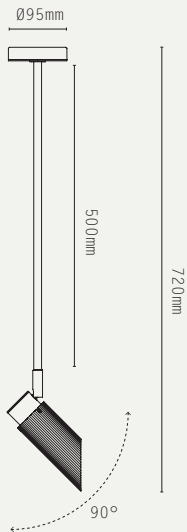

SPOT PRO CEILING LIGHT (DROP ROD)

LIGHT SOURCE:

GU10 LAMP BASE
(12W MAX LED ONLY)

LAMP SUPPLIED:

1 X GU10 / 2700K / 5W / 350
LUMENS / 97 CRI / 36° BEAM

DIMMING:

PHASE (MAINS) DIMMING

VOLTAGE:

240V AC (CLASS I)

CERTIFICATIONS:

CE / UKCA

MATERIALS:

BRASS

WEIGHT:

500 DROP: 0.9 KG (APPROX)
1000 DROP: 1.2 KG (APPROX)

HANGING OPTIONS:

DROP ROD

ADDITIONAL INFO:

350° ROTATION / 90° TILT
DESIGNED BY WILL EARL 2023
MADE IN ENGLAND

SPOT PRO CEILING 500:

SPOT PRO CEILING 1000:

METAL FINISHES:

-  ANTIQUE BRASS
-  BRONZE
-  SATIN BRASS
-  SATIN NICKEL

PRODUCT CODES:

- 500 DROP ROD
- SPP.C50.AB - ANTIQUE BRASS
 - SPP.C50.BZ - BRONZE
 - SPP.C50.SB - SATIN BRASS
 - SPP.C50.SN - SATIN NICKEL
- 1000 DROP ROD
- SPP.C100.AB - ANTIQUE BRASS
 - SPP.C100.BZ - BRONZE
 - SPP.C100.SB - SATIN BRASS
 - SPP.C100.SN - SATIN NICKEL