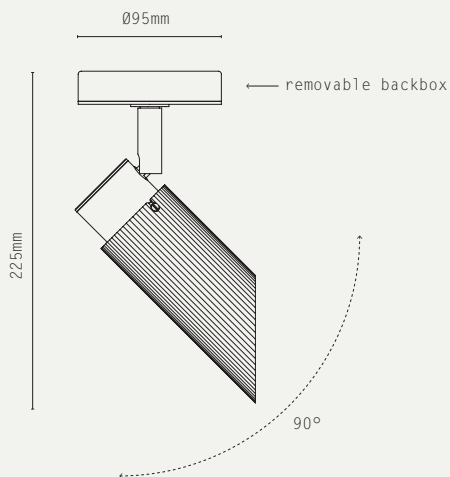

SPOT PRO CEILING LIGHT

LIGHT SOURCE:

GU10 LAMP BASE
(12W MAX, LED ONLY)

LAMP SUPPLIED:

1 X GU10 / 2700K / 5W / 350
LUMENS / 97 CRI / 36° BEAM

DIMMING:

PHASE (MAINS) DIMMING

VOLTAGE:

240V AC (CLASS I)

CERTIFICATIONS:

CE / UKCA

MATERIALS:

BRASS

WEIGHT:

0.6 KG (APPROX)

ADDITIONAL INFO:

350° ROTATION / 90° TILT
DESIGNED BY WILL EARL 2023
MADE IN ENGLAND

METAL FINISHES:

-  ANTIQUE BRASS
-  BRONZE
-  SATIN BRASS
-  SATIN NICKEL

PRODUCT CODES:

SPP.C.W.AB - ANTIQUE BRASS
SPP.C.W.BZ - BRONZE
SPP.C.W.SB - SATIN BRASS
SPP.C.W.SN - SATIN NICKEL