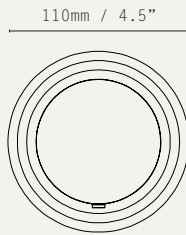

PORTO MINI - PORTABLE TABLE LIGHT

LIGHT SOURCE:

1W LED MODULE / 2700K /
120 LUMENS

DIMMING:

TOUCH DIMMING (HOLD BUTTON)

POWER SOURCE:

LI-ION RECHARGABLE BATTERY
7 HOUR BATTERY LIFE
USB-C CHARGING PORT ON BASE
2M USB-C TO USB-A CABLE
INCLUDED

CERTIFICATIONS:

CE / UKCA
IP43

MATERIALS:

BRASS, GLASS

WEIGHT:

1.1 KG (APPROX)

ADDITIONAL INFO:

DESIGNED BY WILL EARL 2023
MADE IN ENGLAND