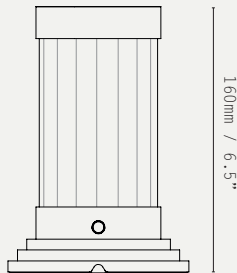

PORTO MINI - PORTABLE TABLE LIGHT

LIGHT SOURCE:

1W LED MODULE / 2700K /
120 LUMENS

DIMMING:

TOUCH DIMMING (HOLD BUTTON)

POWER SOURCE:

LI-ION RECHARGABLE BATTERY
7 HOUR BATTERY LIFE
USB-C CHARGING PORT ON BASE
2M USB-C TO USB-A CABLE
INCLUDED

CERTIFICATIONS:

CE / UKCA
IP43

MATERIALS:

BRASS, GLASS

WEIGHT:

1.1 KG (APPROX)

ADDITIONAL INFO:

DESIGNED BY WILL EARL 2023
MADE IN ENGLAND