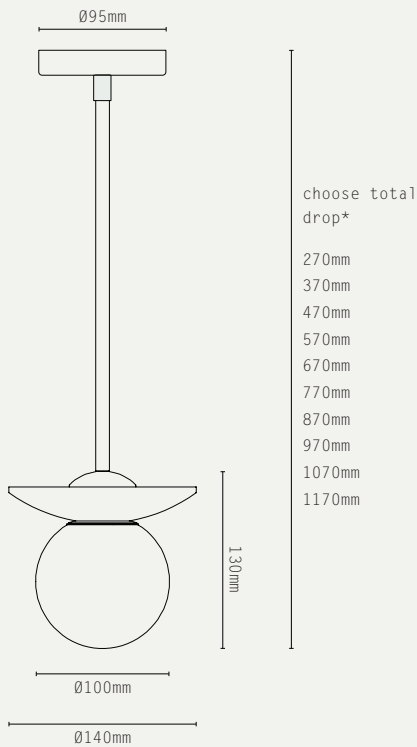

ORBIT PENDANT

*longer drop available at extra cost

LIGHT SOURCE:

G9 LAMP BASE
(12W MAX, LED ONLY)

LAMP SUPPLIED:

1 X G9 LED / 2700K / 3W /
250 LUMENS

DIMMABLE:

PHASE (MAINS) DIMMING (USING
SUPPLIED LAMP)

VOLTAGE:

240V AC (CLASS I)

CERTIFICATIONS:

CE / UKCA

MATERIALS:

BRASS, OPAL GLASS,
NATURAL STONE

WEIGHT:

3 KG (APPROX)

HANGING OPTIONS:

DROP ROD AT 100MM INCREMENTS

ADDITIONAL INFO:

DESIGNED BY WILL EARL 2022

MADE IN ENGLAND

METAL FINISHES:

-  ANTIQUE BRASS
-  BRONZE
-  SATIN BRASS
-  SATIN NICKEL

STONE OPTIONS: