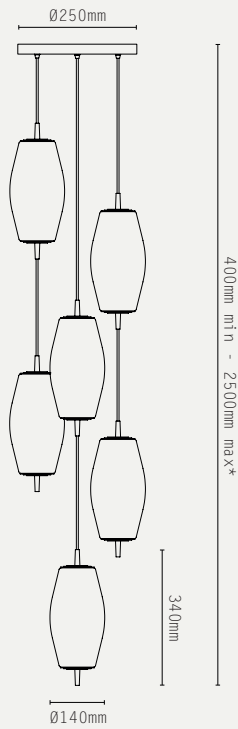

## NOVA SLIM PENDANT - 6 DROP GROUPING

\*longer cable available at extra cost

### LIGHT SOURCE:

E27 LAMP BASE (20W MAX)

### LAMP SUPPLIED:

6 X E27 / 2700K / 5.5W /  
470 LUMENS

### WEIGHT:

11 KG (APPROX)