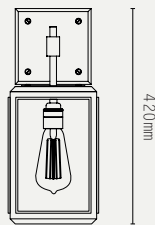

LILAC WALL LIGHT

LIGHT SOURCE:

E27 LAMP BASE (40W MAX)

LAMP SUPPLIED:

1 X E27 LED / 2200K / 6W /
400 LUMENS

DIMMABLE:

PHASE (MAINS) DIMMING (USING
SUPPLIED LAMP)

VOLTAGE:

240V AC (CLASS I)

CERTIFICATIONS:

CE / UKCA
IP43

MATERIALS:

BRASS, MATTE BLACK ALUMINIUM
(WALL PLATE), GLASS

WEIGHT:

SHORT: 2 KG (APPROX)
TALL: 3.7 KG (APPROX)

ADDITIONAL INFO:

DESIGNED BY ADAM YEATS 2021
MADE IN ENGLAND

SHORT:

TALL:

METAL FINISHES:

GLASS OPTIONS:

PRODUCT CODES:

SHORT

LIL.WS1.AB.CG - ANTIQUE BRASS / CLEAR GLASS
LIL.WS1.BZ.CG - BRONZE / CLEAR GLASS
LIL.WS1.AB.CRG - ANTIQUE BRASS / CLEAR REEDED GLASS
LIL.WS1.BZ.CRG - BRONZE / CLEAR REEDED GLASS

TALL

LIL.WL1.AB.CG - ANTIQUE BRASS / CLEAR GLASS
LIL.WL1.BZ.CG - BRONZE / CLEAR GLASS
LIL.WL1.AB.CRG - ANTIQUE BRASS / CLEAR REEDED GLASS
LIL.WL1.BZ.CRG - BRONZE / CLEAR REEDED GLASS