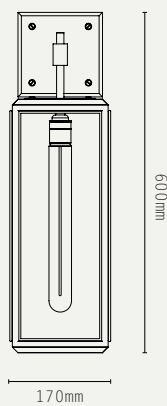

LILAC WALL LIGHT

LIGHT SOURCE:

E27 LAMP BASE (40W MAX)

LAMP SUPPLIED:

1 X E27 LED / 2200K / 6W /
400 LUMENS

DIMMABLE:

PHASE (MAINS) DIMMING (USING
SUPPLIED LAMP)

VOLTAGE:

240V AC (CLASS I)

CERTIFICATIONS:

CE / UKCA
IP43

MATERIALS:

BRASS, MATTE BLACK ALUMINIUM
(WALL PLATE), GLASS

WEIGHT:

SHORT: 2 KG (APPROX)
TALL: 3.7 KG (APPROX)

ADDITIONAL INFO:

DESIGNED BY ADAM YEATS 2021
MADE IN ENGLAND

SHORT:

TALL:

METAL FINISHES:

GLASS OPTIONS:

PRODUCT CODES:

SHORT

LIL.WS1.AB.CG - ANTIQUE BRASS / CLEAR GLASS
LIL.WS1.BZ.CG - BRONZE / CLEAR GLASS
LIL.WS1.AB.CRG - ANTIQUE BRASS / CLEAR REEDED GLASS
LIL.WS1.BZ.CRG - BRONZE / CLEAR REEDED GLASS

TALL

LIL.WL1.AB.CG - ANTIQUE BRASS / CLEAR GLASS
LIL.WL1.BZ.CG - BRONZE / CLEAR GLASS
LIL.WL1.AB.CRG - ANTIQUE BRASS / CLEAR REEDED GLASS
LIL.WL1.BZ.CRG - BRONZE / CLEAR REEDED GLASS