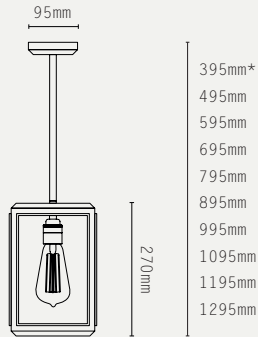

LILAC PENDANT - IP43

SHORT:

TALL:

*choose total drop - longer drop available at extra cost

LIGHT SOURCE:

E27 LAMP BASE (40W MAX)

LAMP SUPPLIED:

1 X E27 LED / 2200K / 6W /
400 LUMENS

WEIGHT:

SHORT: 2 KG (APPROX)
TALL: 3.7 KG (APPROX)

HANGING OPTIONS:

DROP ROD AT 100MM INCREMENTS

ADDITIONAL INFO:

DESIGNED BY ADAM YEATS 2015
MADE IN ENGLAND

METAL FINISHES:

GLASS OPTIONS: