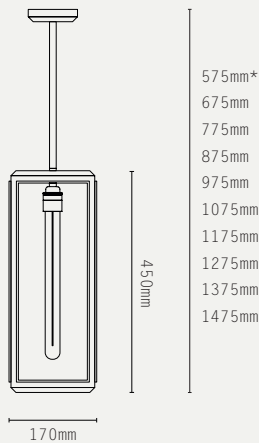

LILAC PENDANT - IP43

SHORT:

TALL:

*choose total drop - longer drop available at extra cost

LIGHT SOURCE:

E27 LAMP BASE (40W MAX)

LAMP SUPPLIED:

1 X E27 LED / 2200K / 6W /
400 LUMENS

WEIGHT:

SHORT: 2 KG (APPROX)
TALL: 3.7 KG (APPROX)

HANGING OPTIONS:

DROP ROD AT 100MM INCREMENTS

ADDITIONAL INFO:

DESIGNED BY ADAM YEATS 2015
MADE IN ENGLAND

METAL FINISHES:

GLASS OPTIONS:

TALL

LIL.PL1R.AB.CG - ANTIQUE BRASS / CLEAR GLASS / DROP ROD (IP43)
LIL.PL1R.BZ.CG - BRONZE / CLEAR GLASS / DROP ROD (IP43)
LIL.PL1R.AB.CRG - ANTIQUE BRASS / REEDED GLASS / DROP ROD (IP43)
LIL.PL1R.BZ.CRG - BRONZE / CLEAR REEDED GLASS / DROP ROD (IP43)