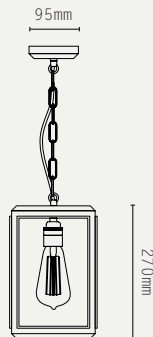

LILAC PENDANT - IP20

LIGHT SOURCE:

E27 LAMP BASE (40W MAX)

MATERIALS:

BRASS, GLASS

LAMP SUPPLIED:

1 X E27 LED / 2200K / 6W /
400 LUMENS

WEIGHT:

SHORT: 2 KG (APPROX)
TALL: 3.7 KG (APPROX)

DIMMABLE:

PHASE (MAINS) DIMMING (USING
SUPPLIED LAMP)

HANGING OPTIONS:

- CHAIN (2M SITE ADJUSTABLE)

ADDITIONAL INFO:

DESIGNED BY ADAM YEATS 2015
MADE IN ENGLAND

VOLTAGE:

240V AC (CLASS I)

CERTIFICATIONS:

CE / UKCA

SHORT:

TALL:

METAL FINISHES:

GLASS OPTIONS:

PRODUCT CODES:

SHORT

LIL.PS1.AB.CG - ANTIQUE BRASS / CLEAR GLASS / CHAIN (IP20)

LIL.PS1.BZ.CG - BRONZE / CLEAR GLASS / CHAIN (IP20)

LIL.PS1.AB.CRG - ANTIQUE BRASS / CLEAR REEDED GLASS / CHAIN (IP20)

LIL.PS1.BZ.CRG - BRONZE / CLEAR REEDED GLASS / CHAIN (IP20)

TALL

LIL.PL1.AB.CG - ANTIQUE BRASS / CLEAR GLASS / CHAIN (IP20)

LIL.PL1.BZ.CG - BRONZE / CLEAR GLASS / CHAIN (IP20)

LIL.PL1.AB.CRG - ANTIQUE BRASS / CLEAR REEDED GLASS / CHAIN (IP20)

LIL.PL1.BZ.CRG - BRONZE / CLEAR REEDED GLASS / CHAIN (IP20)