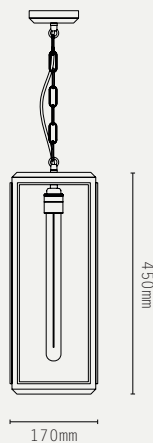

LILAC PENDANT - IP20

LIGHT SOURCE:

E27 LAMP BASE (40W MAX)

MATERIALS:

BRASS, GLASS

LAMP SUPPLIED:

1 X E27 LED / 2200K / 6W /
400 LUMENS

WEIGHT:

SHORT: 2 KG (APPROX)
TALL: 3.7 KG (APPROX)

DIMMABLE:

PHASE (MAINS) DIMMING (USING
SUPPLIED LAMP)

HANGING OPTIONS:

- CHAIN (2M SITE ADJUSTABLE)

ADDITIONAL INFO:

DESIGNED BY ADAM YEATS 2015
MADE IN ENGLAND

VOLTAGE:

240V AC (CLASS I)

CERTIFICATIONS:

CE / UKCA

SHORT:

TALL:

METAL FINISHES:

GLASS OPTIONS:

PRODUCT CODES:

SHORT

LIL.PS1.AB.CG - ANTIQUE BRASS / CLEAR GLASS / CHAIN (IP20)

LIL.PS1.BZ.CG - BRONZE / CLEAR GLASS / CHAIN (IP20)

LIL.PS1.AB.CRG - ANTIQUE BRASS / CLEAR REEDED GLASS / CHAIN (IP20)

LIL.PS1.BZ.CRG - BRONZE / CLEAR REEDED GLASS / CHAIN (IP20)

TALL

LIL.PL1.AB.CG - ANTIQUE BRASS / CLEAR GLASS / CHAIN (IP20)

LIL.PL1.BZ.CG - BRONZE / CLEAR GLASS / CHAIN (IP20)

LIL.PL1.AB.CRG - ANTIQUE BRASS / CLEAR REEDED GLASS / CHAIN (IP20)

LIL.PL1.BZ.CRG - BRONZE / CLEAR REEDED GLASS / CHAIN (IP20)