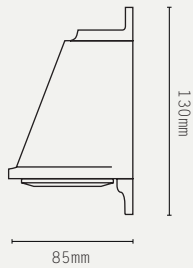

IVY WALL LIGHT

LIGHT SOURCE:

GU10 LAMP BASE
(12W MAX LED ONLY / 35MM MAX
LAMP DIAMETER)

LAMP SUPPLIED:

1 X GU10 MR11 LED / 2700K /
3.6W / 290 LUMENS

DIMMABLE:

PHASE (MAINS) DIMMING (USING
SUPPLIED LAMP)

VOLTAGE:

240V AC (CLASS II)

CERTIFICATIONS:

CE / UKCA
IP44

MATERIALS:

BRASS, GLASS

WEIGHT:

3.5KG (APPROX)

OPTIONAL ACCESSORIES: