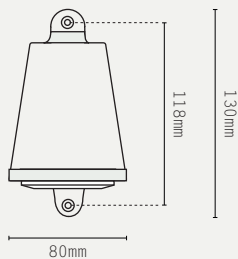

IVY WALL LIGHT

LIGHT SOURCE:

GU10 LAMP BASE
(12W MAX LED ONLY / 35MM MAX
LAMP DIAMETER)

LAMP SUPPLIED:

1 X GU10 MR11 LED / 2700K /
3.6W / 290 LUMENS

DIMMABLE:

PHASE (MAINS) DIMMING (USING
SUPPLIED LAMP)

VOLTAGE:

240V AC (CLASS II)

CERTIFICATIONS:

CE / UKCA
IP44

MATERIALS:

BRASS, GLASS

WEIGHT:

3.5KG (APPROX)

OPTIONAL ACCESSORIES: