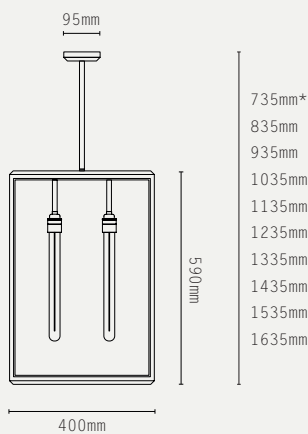

HAZEL PENDANT - IP43

SMALL:

LARGE:

*choose total drop - longer drop available at extra cost

LIGHT SOURCE:

E27 LAMP BASE (40W MAX)

LAMP SUPPLIED:

E27 LED / 2200K / 6W /
400 LUMENS

WEIGHT:

SHORT: 4 KG (APPROX)
TALL: 8.5 KG (APPROX)

HANGING OPTIONS:

DROP ROD AT 100MM INCREMENTS

ADDITIONAL INFO:

DESIGNED BY ADAM YEATS 2015
MADE IN ENGLAND

METAL FINISHES:

GLASS OPTIONS: