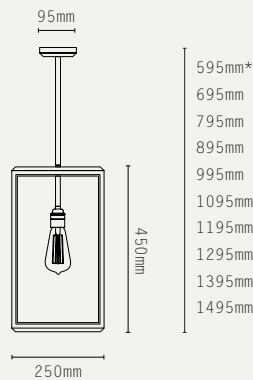

HAZEL PENDANT - IP43

SMALL:

LARGE:

*choose total drop - longer drop available at extra cost

LIGHT SOURCE:

E27 LAMP BASE (40W MAX)

LAMP SUPPLIED:

E27 LED / 2200K / 6W /
400 LUMENS

WEIGHT:

SHORT: 4 KG (APPROX)
TALL: 8.5 KG (APPROX)

HANGING OPTIONS:

DROP ROD AT 100MM INCREMENTS

ADDITIONAL INFO:

DESIGNED BY ADAM YEATS 2015
MADE IN ENGLAND

METAL FINISHES:

GLASS OPTIONS: