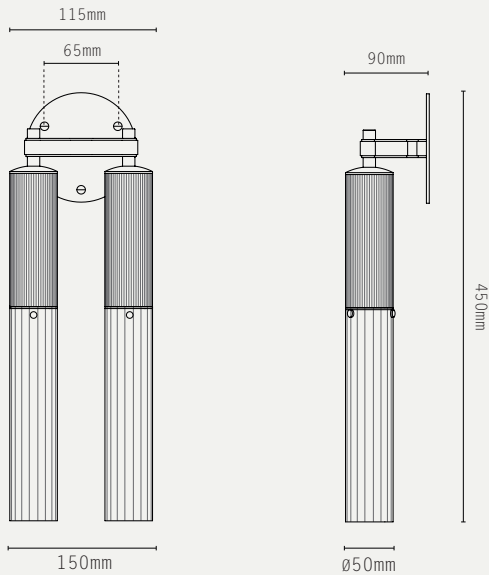

FLUME DOUBLE WALL LIGHT - IP44

LIGHT SOURCE:

GU10 LAMP BASE
(12W MAX LED ONLY / 35MM MAX
LAMP DIAMETER)

LAMP SUPPLIED:

2 X GU10 MR11 LED/ 2700K /
3.6W / 290 LUMENS

DIMMABLE:

PHASE (MAINS) DIMMING (USING
SUPPLIED LAMP)

VOLTAGE:

240V AC (CLASS I)

CERTIFICATIONS:

CE / UKCA
IP44

MATERIALS:

BRASS, GLASS

WEIGHT:

3 KG (APPROX)