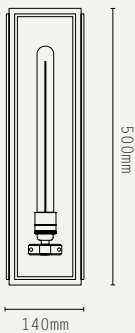

ASH WALL LIGHT

SMALL:

MEDIUM:

LARGE:

projection: 145mm

LIGHT SOURCE:

E27 LAMP BASE (40W MAX)

LAMP SUPPLIED:

BRASS, GLASS

WEIGHT:

SMALL: 1.9 KG (APPROX)
MEDIUM: 2.3 KG (APPROX)
LARGE: 4.5 KG (APPROX)

ADDITIONAL INFO:

DESIGNED BY ADAM YEATS 2015
MADE IN ENGLAND

METAL FINISHES:

GLASS OPTIONS:

PRODUCT CODES: