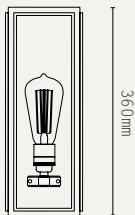

ASH WALL LIGHT

SMALL:

MEDIUM:

LARGE:

projection: 145mm

LIGHT SOURCE:

E27 LAMP BASE (40W MAX)

LAMP SUPPLIED:

BRASS, GLASS

WEIGHT:

SMALL: 1.9 KG (APPROX)
MEDIUM: 2.3 KG (APPROX)
LARGE: 4.5 KG (APPROX)

ADDITIONAL INFO:

DESIGNED BY ADAM YEATS 2015
MADE IN ENGLAND

METAL FINISHES:

GLASS OPTIONS:

PRODUCT CODES: