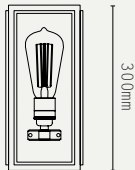

ASH WALL LIGHT

SMALL:

MEDIUM:

LARGE:

projection: 145mm

LIGHT SOURCE:

E27 LAMP BASE (40W MAX)

LAMP SUPPLIED:

BRASS, GLASS

WEIGHT:

SMALL: 1.9 KG (APPROX)
MEDIUM: 2.3 KG (APPROX)
LARGE: 4.5 KG (APPROX)

ADDITIONAL INFO:

DESIGNED BY ADAM YEATS 2015
MADE IN ENGLAND

METAL FINISHES:

GLASS OPTIONS:

PRODUCT CODES: