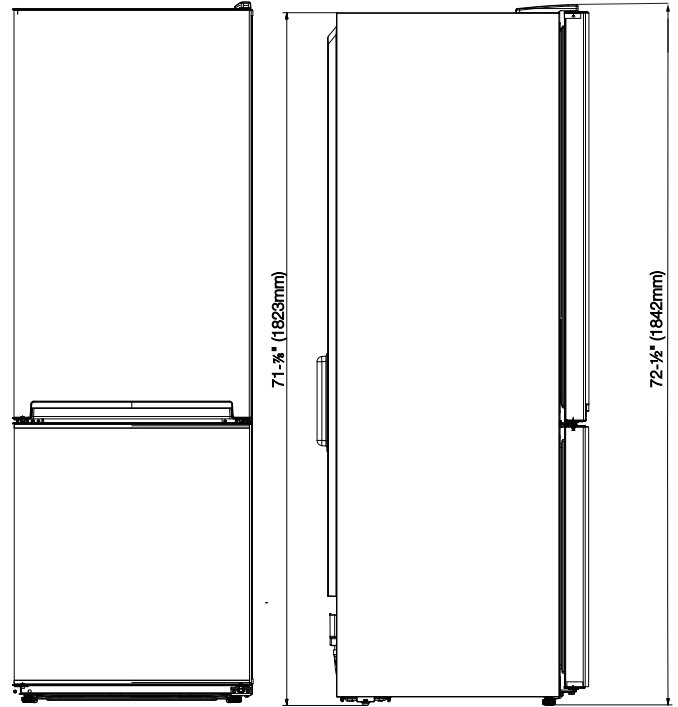

24" FREESTANDING BOTTOM FREEZER

FM4FBM24SS / FM4FBM24SS-D

DIMENSIONS AND INSTALLATION

DIMENSIONS	
Height to top of door	71-⁷/₈" (1823mm)
Height to top of hinge	72-¹/₂" (1842mm)
Height to top of case	71-⁷/₈" (1823mm)
Unit depth without door	23-⁷/₈" (607mm)
Unit depth with door	26-³/₄" (679mm)
Depth with fresh door open 90°	48-³/₄" (1238mm)
Width	23-¹/₂" (595mm)
Width with door open 90°	24-¹/₈" (611mm)
AIR GAP CLEARANCES	
Each Side	1/8" (3mm)
Top	1" (25mm)
Back	1 3/16" (30mm)