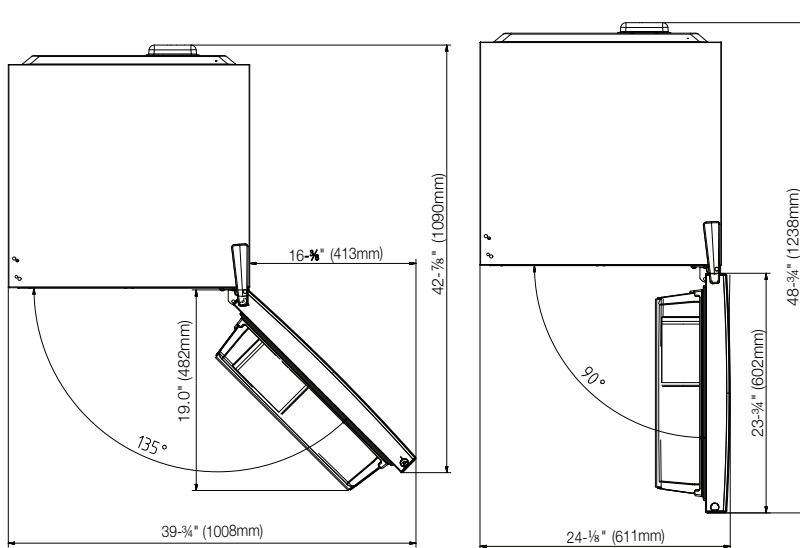

24" FREESTANDING BOTTOM FREEZER

FM4FBM24SS / FM4FBM24SS-D

DIMENSIONS AND INSTALLATION

DIMENSIONS	
Height to top of door	71-⁷/₈" (1823mm)
Height to top of hinge	72-¹/₂" (1842mm)
Height to top of case	71-⁷/₈" (1823mm)
Unit depth without door	23-⁷/₈" (607mm)
Unit depth with door	26-³/₄" (679mm)
Depth with fresh door open 90°	48-³/₄" (1238mm)
Width	23-¹/₂" (595mm)
Width with door open 90°	24-¹/₈" (611mm)
AIR GAP CLEARANCES	
Each Side	1/8" (3mm)
Top	1" (25mm)
Back	1 3/16" (30mm)