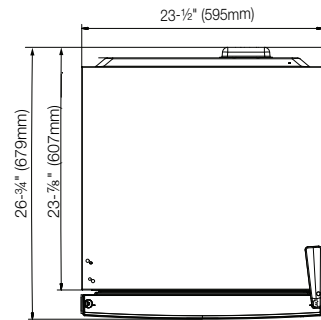

24" FREESTANDING BOTTOM FREEZER

FM4FBM24SS / FM4FBM24SS-D

DIMENSIONS AND INSTALLATION

DIMENSIONS	
Height to top of door	71-⁷/₈" (1823mm)
Height to top of hinge	72-¹/₂" (1842mm)
Height to top of case	71-⁷/₈" (1823mm)
Unit depth without door	23-⁷/₈" (607mm)
Unit depth with door	26-³/₄" (679mm)
Depth with fresh door open 90°	48-³/₄" (1238mm)
Width	23-¹/₂" (595mm)
Width with door open 90°	24-¹/₈" (611mm)
AIR GAP CLEARANCES	
Each Side	1/8" (3mm)
Top	1" (25mm)
Back	1 3/16" (30mm)