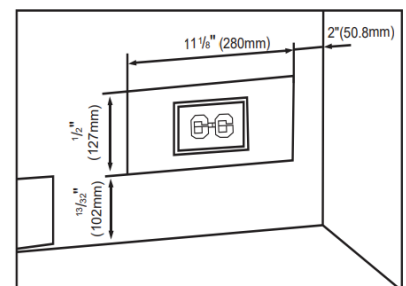

Electrical