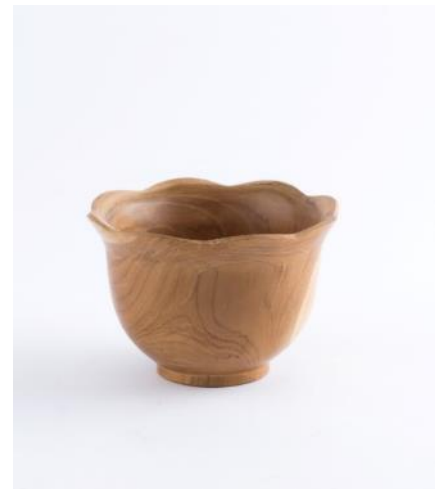

HEALING
earth™

ACCESSORIES LIST

SPA TREATMENT ACCESSORIES

African Rain Stick

Wooden Mixing Bowl

Jade Rollers

Shwe Shwe Gown

Pedicure Bowl (Wood or Metal)