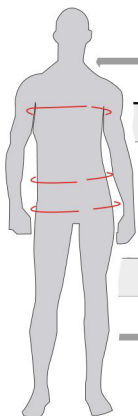

MEN BODY MEASUREMENTS (measurements shown are in inches)

ALPHA SIZE	2XS	XS	S	M	L	XL	2XL	3XL
CHEST CIRCUMFERENCE	31 1/2 - 34	34 - 36 1/4	36 1/4 - 39 3/8	39 3/8 - 42 1/2	42 1/2 - 46 1/2	46 1/2 - 51	51 - 56	56 - 60 5/8
WAIST CIRCUMFERENCE	26 3/4 - 29	29 - 31 1/2	31 1/2 - 34 5/8	34 5/8 - 37 3/4	37 3/4 - 41 3/4	41 3/4 - 47	47 - 52	52 - 57
HIPS CIRCUMFERENCE	32 1/4 - 33 1/2	33 1/2 - 34 1/2	34 1/2 - 36	36 - 39	39 - 42	42 - 45 5/8	45 5/8 - 53	53 - 57
INSEAM (SKATE PANT)	-	29 1/2	30	30 1/2	31	31 1/2	32	32 1/2
INSEAM (CUFFED PANT)	-	29 1/2	29 1/2	29 1/2	29 1/2	29 1/2	29 1/2	29 1/2
INSEAM (SHORTS)	-	10	10	10	10	10	10	10

NUMERIC SIZE	30	32	34	36	38	40
WAIST CIRCUMFERENCE	30	32	34	36	38	40
INSEAM (PN7385)	34	34	34	34	34	34

YOUTH BODY MEASUREMENTS (measurements shown are in inches)

AGE GROUP / SIZE	3 - 5 / 2XS	5 - 7 / XS	7 - 9 / S	9 - 11 / M	11 - 13 / L	13 - 15 / XL
CHEST CIRCUMFERENCE	22 - 24	24 - 25 1/4	25 1/4 - 28	28 - 30 3/4	30 3/4 - 34	34 - 36
WAIST CIRCUMFERENCE	21 1/2 - 22	22 - 23 1/4	23 1/4 - 25	25 - 26 3/4	26 3/4 - 28 3/4	28 3/4 - 30
HIPS CIRCUMFERENCE	23 5/8 - 25 1/4	25 1/4 - 26 3/4	26 3/4 - 29 1/4	29 1/4 - 32	32 - 35	35 - 37
INSEAM (SKATE PANT)	18	20	22	24	27	29
INSEAM (CUFFED PANT)	15 7/8	18 1/2	21 3/8	23 5/8	25 3/4	28 1/8
INSEAM (SHORTS)	5	6 1/8	6 1/2	7 3/8	8	8 5/8

WOMEN BODY MEASUREMENTS (measurements shown are in inches)

ALPHA SIZE	XS	S	M	L	XL
CHEST CIRCUMFERENCE	32 1/4 - 34 5/8	34 5/8 - 37	37 - 39 3/4	39 3/4 - 43	43 - 46 1/2
WAIST CIRCUMFERENCE	26 - 28 3/8	28 3/8 - 30 3/4	30 3/4 - 33 1/2	33 1/2 - 37	37 - 41
HIPS CIRCUMFERENCE	36 - 38 1/4	38 1/4 - 40 1/2	40 1/2 - 43 1/4	43 1/4 - 46	46 - 49 1/4
INSEAM SKATE PANT	30 1/2	30 1/2	30 1/2	30 1/2	30 1/2
INSEAM LEGGING	28 1/2	27	27 1/2	28	28 1/2