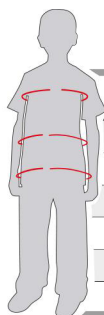

MEN BODY MEASUREMENTS (measurements shown are in inches)

ALPHA SIZE	2XS	XS	S	M	L	XL	2XL	3XL
CHEST CIRCUMFERENCE	31 1/2 - 34	34 - 36 1/4	36 1/4 - 39 3/8	39 3/8 - 42 1/2	42 1/2 - 46 1/2	46 1/2 - 51	51 - 56	56 - 60 5/8
WAIST CIRCUMFERENCE	26 3/4 - 29	29 - 31 1/2	31 1/2 - 34 5/8	34 5/8 - 37 3/4	37 3/4 - 41 3/4	41 3/4 - 47	47 - 52	52 - 57
HIPS CIRCUMFERENCE	32 1/4 - 33 1/2	33 1/2 - 34 1/2	34 1/2 - 36	36 - 39	39 - 42	42 - 45 5/8	45 5/8 - 53	53 - 57
INSEAM (SKATE PANT)	-	29 1/2	30	30 1/2	31	31 1/2	32	32 1/2
INSEAM (CUFFED PANT)	-	29 1/2	29 1/2	29 1/2	29 1/2	29 1/2	29 1/2	29 1/2
INSEAM (SHORTS)	-	10	10	10	10	10	10	10

NUMERIC SIZE	30	32	34	36	38	40
WAIST CIRCUMFERENCE	30	32	34	36	38	40
INSEAM (PN7385)	34	34	34	34	34	34

YOUTH BODY MEASUREMENTS (measurements shown are in inches)

AGE GROUP / SIZE	3 - 5 / 2XS	5 - 7 / XS	7 - 9 / S	9 - 11 / M	11 - 13 / L	13 - 15 / XL
CHEST CIRCUMFERENCE	22 - 24	24 - 25 1/4	25 1/4 - 28	28 - 30 3/4	30 3/4 - 34	34 - 36
WAIST CIRCUMFERENCE	21 1/2 - 22	22 - 23 1/4	23 1/4 - 25	25 - 26 3/4	26 3/4 - 28 3/4	28 3/4 - 30
HIPS CIRCUMFERENCE	23 5/8 - 25 1/4	25 1/4 - 26 3/4	26 3/4 - 29 1/4	29 1/4 - 32	32 - 35	35 - 37
INSEAM (SKATE PANT)	18	20	22	24	27	29
INSEAM (CUFFED PANT)	15 7/8	18 1/2	21 3/8	23 5/8	25 3/4	28 1/8
INSEAM (SHORTS)	5	6 1/8	6 1/2	7 3/8	8	8 5/8

WOMEN BODY MEASUREMENTS (measurements shown are in inches)

ALPHA SIZE	XS	S	M	L	XL
CHEST CIRCUMFERENCE	32 1/4 - 34 5/8	34 5/8 - 37	37 - 39 3/4	39 3/4 - 43	43 - 46 1/2
WAIST CIRCUMFERENCE	26 - 28 3/8	28 3/8 - 30 3/4	30 3/4 - 33 1/2	33 1/2 - 37	37 - 41
HIPS CIRCUMFERENCE	36 - 38 1/4	38 1/4 - 40 1/2	40 1/2 - 43 1/4	43 1/4 - 46	46 - 49 1/4
INSEAM SKATE PANT	30 1/2	30 1/2	30 1/2	30 1/2	30 1/2
INSEAM LEGGING	28 1/2	27	27 1/2	28	28 1/2