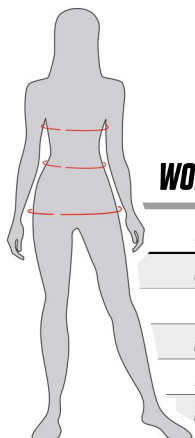

MEN BODY MEASUREMENTS (measurements shown are in inches)

ALPHA SIZE	2XS	XS	S	M	L	XL	2XL	3XL
CHEST CIRCUMFERENCE	31 1/2 - 34	34 - 36 1/4	36 1/4 - 39 3/8	39 3/8 - 42 1/2	42 1/2 - 46 1/2	46 1/2 - 51	51 - 56	56 - 60 5/8
WAIST CIRCUMFERENCE	26 3/4 - 29	29 - 31 1/2	31 1/2 - 34 5/8	34 5/8 - 37 3/4	37 3/4 - 41 3/4	41 3/4 - 47	47 - 52	52 - 57
HIPS CIRCUMFERENCE	32 1/4 - 33 1/2	33 1/2 - 34 1/2	34 1/2 - 36	36 - 39	39 - 42	42 - 45 5/8	45 5/8 - 53	53 - 57
INSEAM (SKATE PANT)	-	29 1/2	30	30 1/2	31	31 1/2	32	32 1/2
INSEAM (CUFFED PANT)	-	29 1/2	29 1/2	29 1/2	29 1/2	29 1/2	29 1/2	29 1/2
INSEAM (SHORTS)	-	10	10	10	10	10	10	10

NUMERIC SIZE	30	32	34	36	38	40
WAIST CIRCUMFERENCE	30	32	34	36	38	40
INSEAM (PN7385)	34	34	34	34	34	34

YOUTH BODY MEASUREMENTS (measurements shown are in inches)

AGE GROUP / SIZE	3 - 5 / 2XS	5 - 7 / XS	7 - 9 / S	9 - 11 / M	11 - 13 / L	13 - 15 / XL
CHEST CIRCUMFERENCE	22 - 24	24 - 25 1/4	25 1/4 - 28	28 - 30 3/4	30 3/4 - 34	34 - 36
WAIST CIRCUMFERENCE	21 1/2 - 22	22 - 23 1/4	23 1/4 - 25	25 - 26 3/4	26 3/4 - 28 3/4	28 3/4 - 30
HIPS CIRCUMFERENCE	23 5/8 - 25 1/4	25 1/4 - 26 3/4	26 3/4 - 29 1/4	29 1/4 - 32	32 - 35	35 - 37
INSEAM (SKATE PANT)	18	20	22	24	27	29
INSEAM (CUFFED PANT)	15 7/8	18 1/2	21 3/8	23 5/8	25 3/4	28 1/8
INSEAM (SHORTS)	5	6 1/8	6 1/2	7 3/8	8	8 5/8

WOMEN BODY MEASUREMENTS (measurements shown are in inches)

ALPHA SIZE	XS	S	M	L	XL
CHEST CIRCUMFERENCE	32 1/4 - 34 5/8	34 5/8 - 37	37 - 39 3/4	39 3/4 - 43	43 - 46 1/2
WAIST CIRCUMFERENCE	26 - 28 3/8	28 3/8 - 30 3/4	30 3/4 - 33 1/2	33 1/2 - 37	37 - 41
HIPS CIRCUMFERENCE	36 - 38 1/4	38 1/4 - 40 1/2	40 1/2 - 43 1/4	43 1/4 - 46	46 - 49 1/4
INSEAM SKATE PANT	30 1/2	30 1/2	30 1/2	30 1/2	30 1/2
INSEAM LEGGING	28 1/2	27	27 1/2	28	28 1/2