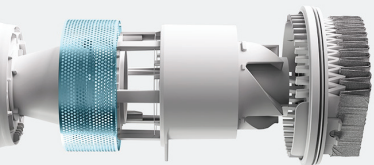

Multiple filters, effectively absorb 0.3 micro particles.