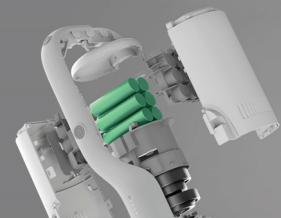

40 minute battery life