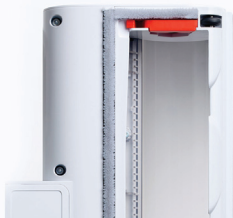

**S1E** Elite

Cordless Vacuum Cleaner

Good looking, light-weight,  
outstanding performance.

Signature multi-stage cyclone duct system and suction technology.

Easy access for removing tangles.

Magnetic wall mount, space-saving and easy-to-store.