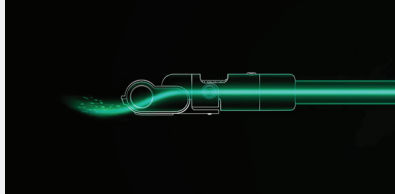

Dust separation and anti-clogging. 99% purification rate.

Signature modular design with single push-button disassembly.