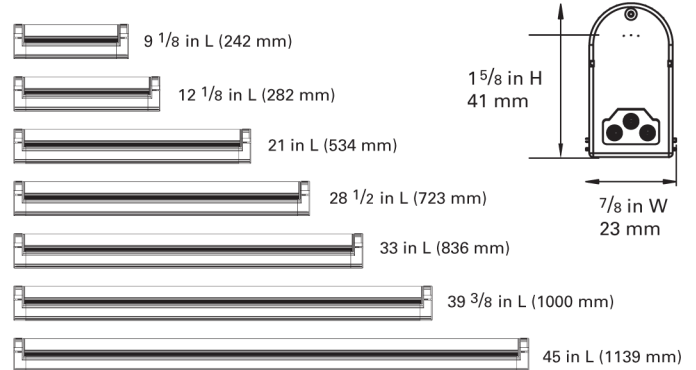

Date: _____ Type: _____

Client: _____

Project: _____

Slim Line LED Fixtures

Dimmable High Performance LED Linear Fixture

Perfect for lighting display cases & cabinets, retail environments, cove & soffits, shelves, lightboxes, signs, residential closets, kitchens, baths or trade show exhibits

- Swivel lamp 50° from center to left or right
- Fully dimmable from 0 - 100% via triac dimmer
- Link-able for continuous lighting (450 W max.)
- High lumen output
- Energy efficient (650 lm/ft @ 8 watts)
- 50,000 hrs maintenance free
- Low profile 7/8" W x 1-5/8" H
- Seven standard lengths from 9-1/8" - 45"
- Easy installation (plug and play)
- Available in 3 color temperatures: 3000K (warm white), 4000K (neutral white) and 5000K (cool white)
- UL Listed

Part #	Watts	Length		Width	Height
FLED09	6	9 1/8 in.	242 mm	7/8 in. 23 mm	1-5/8 in. 40 mm
FLED12	8	12 1/8 in.	282 mm		
FLED21	13	21 in.	534 mm		
FLED29	18	28 1/2 in.	723 mm		
FLED33	21	33 in.	836 mm		
FLED39	25	39 3/8 in.	1000 mm		
FLED45	29	45 in.	1139 mm		