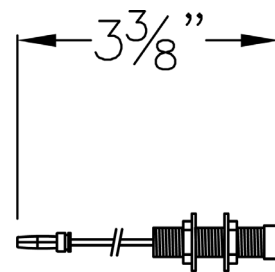

Date: _____ Type: _____

Client: _____

Project: _____

DSL-Jackcon

Use with TTW Fixtures only

Twin ports

Twin ports install into a wall to accept TTW twin arm styled fixtures

- Twin ports are each 2" long with an additional 2" extension available
- Ports install into solid surface and end of arms of fixture push securely into DSL-Jackcon twin port connectors
- 12 volt, 3 wire transformer with integrated 3 wire plug
- ETL listed

DSL-JACKCON EXTENDED

Related Products

DSL-TTW Telescope

DSL-TTW Wave

DSL-TTW Angle

DSL-TTW Arch

Other views

Cord