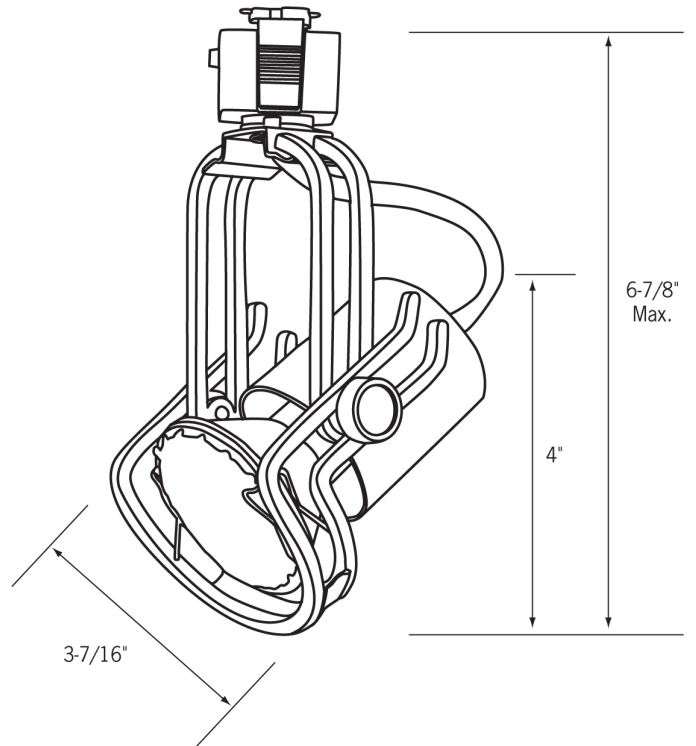

Date: _____ Type: _____

Client: _____

Project: _____

CTL8520 Track Light

PAR20 Sculptura Gimbal

Line Voltage Track Fixture

- Elegant design with the superior performance of halogen or "IR" PAR20 lamps.
- Rugged steel housing with open back design for cooler operation.
- Dual-rail yoke design provides a "hi-tech", less bulky look.
- All models have "Sure Set" yokes for precise aiming without tools and full 360° rotation.
- Front spring clips hold the lamp edge tightly to the yoke seating.
- Integral ON/OFF switch and track polarity indicator are standard.
- Uses line voltage PAR20 halogen lamps for beam spread versatility and design convenience.
- 50W 120V PAR20 (max), E26 medium base.
- Available in black, white or silver
- cULus listed.
- Suitable for dry locations.

Related Products

Track

CLLA6 - End feed w/ cord & plug

Replacement lamps

CLLA2 - Mini-connector

CLLA3 - Flexi-connector

CLLA12 - Straight/L connector

Power strips