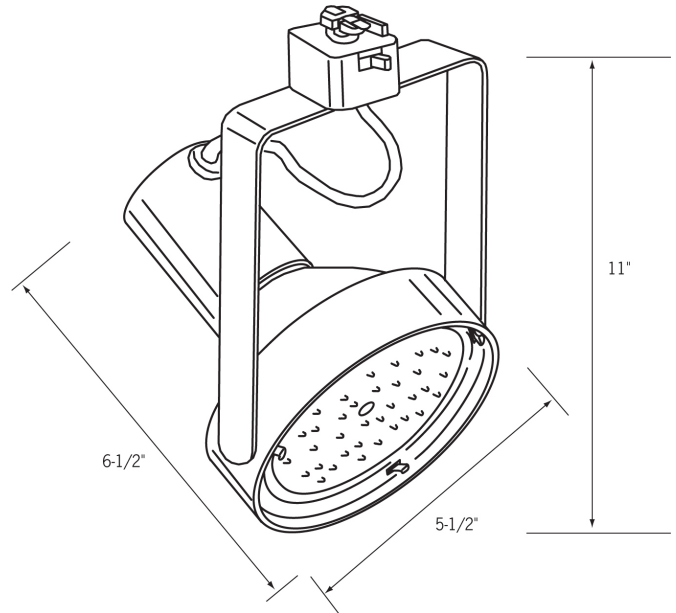

## CTL838 Track Light

### Line Voltage Track Fixture

- The free, unconfined look of these gimbal lamp holders make them popular for commercial, retail and residential applications.
- The 2-plane gimbal design permits maximum horizontal and vertical swivel for excellent aiming.
- "Sure-Set" yoke holds the fixture firmly in place.
- Permanently mounted spring clips for use with light control accessories.
- 250W PAR38 (max), E26 Medium skirted base, 120V.
- Available in black or white
- Equipped with a convenient on/off switch and polarity indicator.
- cULus listed.
- Suitable for dry locations.