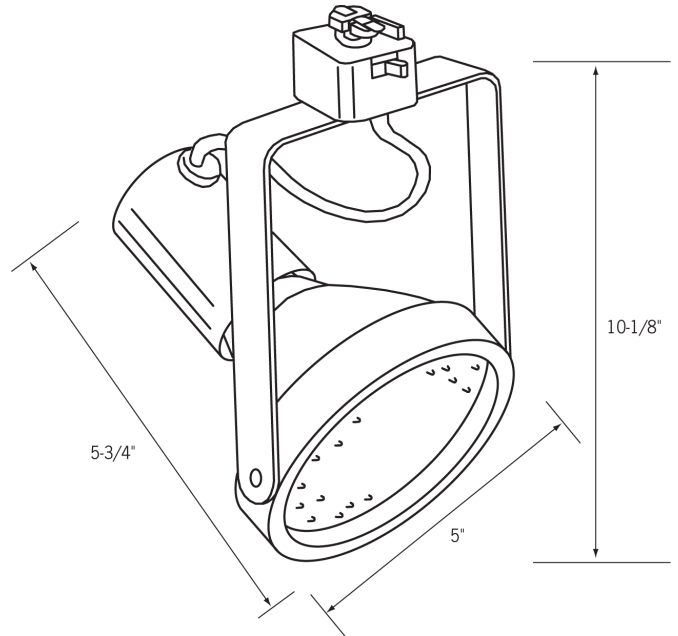

## CTL838/2 Track Light

### Line Voltage Track Fixture

- The free, unconfined look of these gimbal lamp holders make them popular for commercial, retail and residential applications.
- The 2-plane gimbal design permits maximum horizontal and vertical swivel for excellent aiming.
- “Sure-Set” yoke holds the fixture firmly in place.
- Supplied with field-mounted accessory clips (FA-38) for use with light control accessories.
- 250W PAR38 (max), E26 Medium skirted base, 120V.
- Available in black, white, or unfinished Aluminum
- Equipped with a convenient on/off switch and polarity indicator.
- cULus listed.
- Suitable for dry locations.