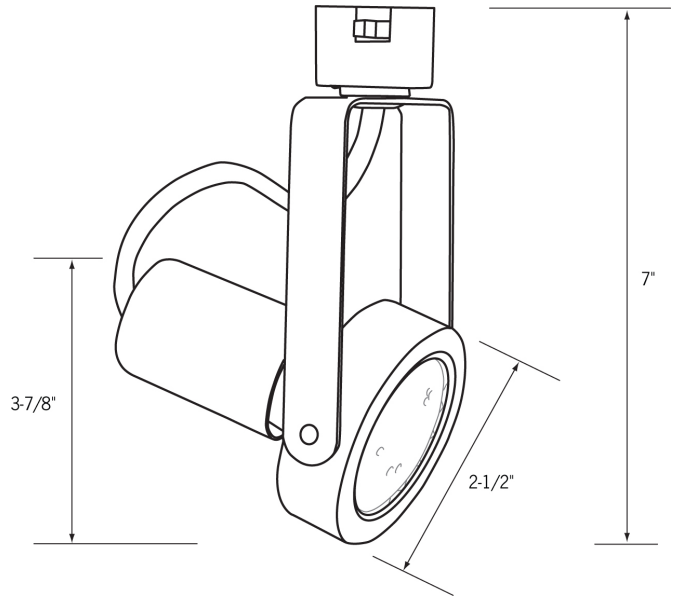

Date: _____ Type: _____

Client: _____

Project: _____

CTL820N Track Light

PAR20 Gimbal

Line Voltage Track Fixture

- 2-Plane gimbal design permits maximum horizontal and vertical swivel for excellent aiming.
- "Sure-Set" yoke holds the fixture firmly in place.
- Integral ON/OFF switch and track polarity indicator are standard.
- 50W PAR20 Lamp (max.) 120V, E26 medium base.
- Available in black, white or silver
- cULus listed.
- Suitable for dry locations.

Related Products

Track

CLA6 - End feed w/ cord & plug

Replacement lamps

CLA2 - Mini-connector

CLA3 - Flexi-connector

CLA12 - Straight/L connector

Power strips