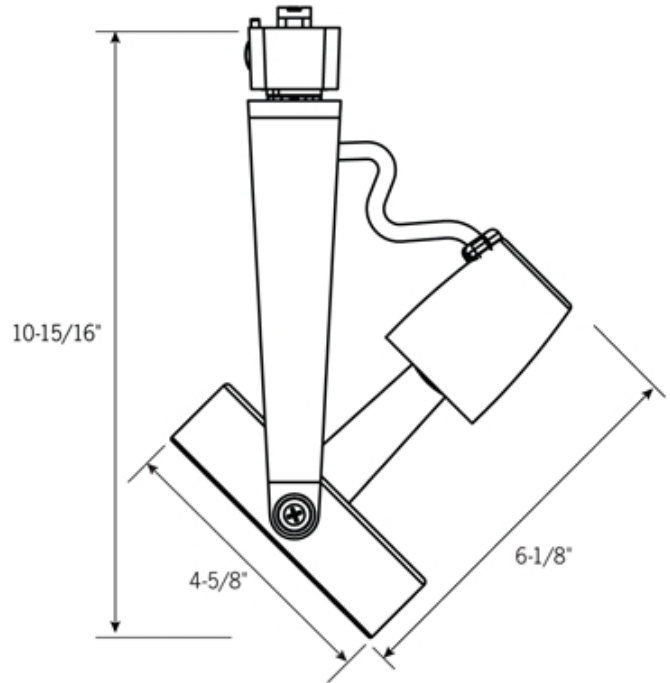

Date: _____ Type: _____
 Client: _____
 Project: _____

CTL8130LN Track Light

PAR30LN Front Relamping Gimbal

Line Voltage Track Fixture

- Two-plane gimbal design permits 360° horizontal swivel and 150° adjustability in the vertical plane for excellent aiming.
- Front re-lamping with grooved baffle inserts.
- “Sure Set” yoke holds the fixture firmly in place.
- Integral ON/OFF switch and track polarity indicator are standard.
- 75W PAR30 Lamp (max.) 120V, E26 medium base recommended.
- cULus listed.
- Suitable for dry locations.

Related Products

			
Track	CLLA6 - End feed w/ cord & plug	Replacement lamps	CLLA2 - Mini connector
			
CLLA3 - Flexi-connector	CLLA12 - Straight/L connector	CLLA15 - T connector	Power strips

Display Supply & Lighting, Inc.
 1247 Norwood Avenue
 Itasca, IL 60174 USA
 TF 800.468.1488
 P 630.285.9660
 F 630.285.9670
 www.dslgroup.com