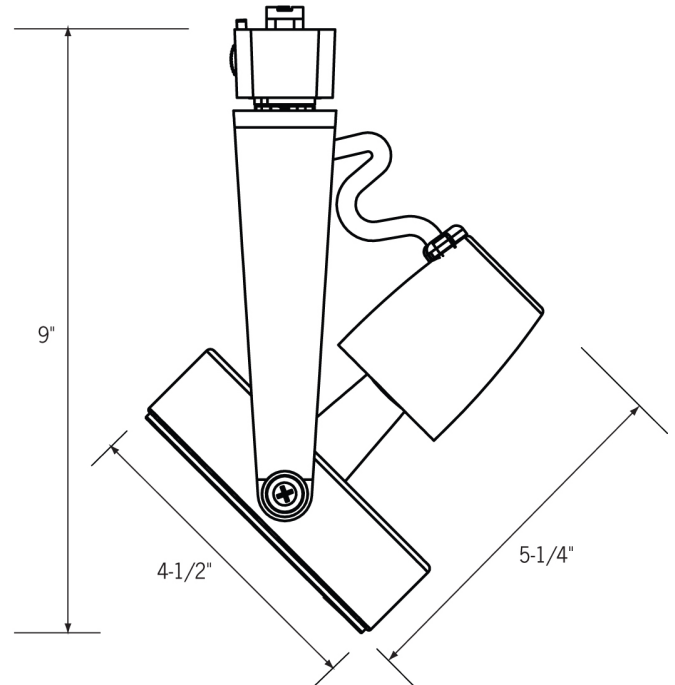

# CTL8130 Track Light

### Line Voltage Track Fixture

- Two-plane gimbal design permits 360° horizontal swivel and 150° adjustability in the vertical plane for excellent aiming.
- Front re-lamping with grooved baffle inserts.
- "Sure Set" yoke holds the fixture firmly in place.
- Integral ON/OFF switch and track polarity indicator are standard.
- 75W PAR30 Lamp (max.) 120V, E26 medium base recommended.
- cULus listed.
- Suitable for dry locations.