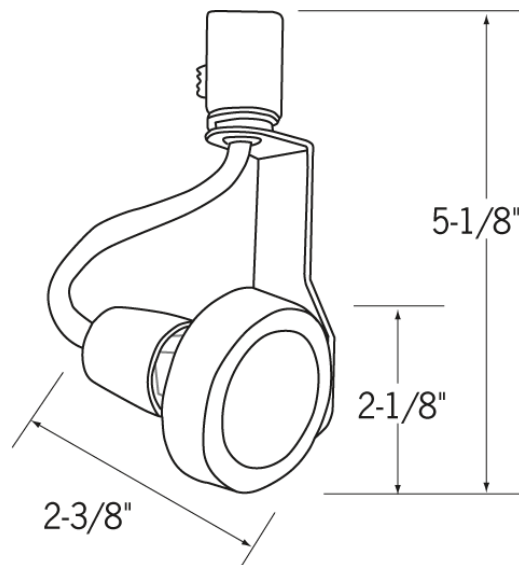

Date: _____ Type: _____

Client: _____

Project: _____

CLMCT8116 Track Light

Mini Track Light Fixture

- Gimbal ring single offset side yoke arm fixture
- Uses 50 watt MR16 lamp
- 330° rotation
- Fixtures are available in black, white or silver
- UL listed fixture

Product Advantages:

- Designer styled gimbal ring fixture for mini track application
- Extremely low profile design with powerful light output
- Outstanding range of motion to direct light where desired