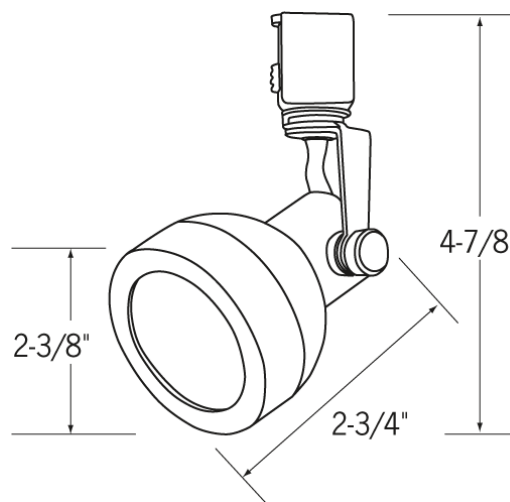

Date: _____ Type: _____

Client: _____

Project: _____

CLMCT2116 Track Light

Mini Track Light Fixture

- Enclosed bullet shaped fixture head with single side yoke arm
- Uses 50 watt MR16 Lamp
- 330° rotation
- Fixtures are available in black, white or silver
- UL listed fixture

Product Advantages:

- Classic enclosed bullet design with side yoke for mini track application
- Extremely low profile design with powerful light output
- Outstanding range of motion to direct light where desired