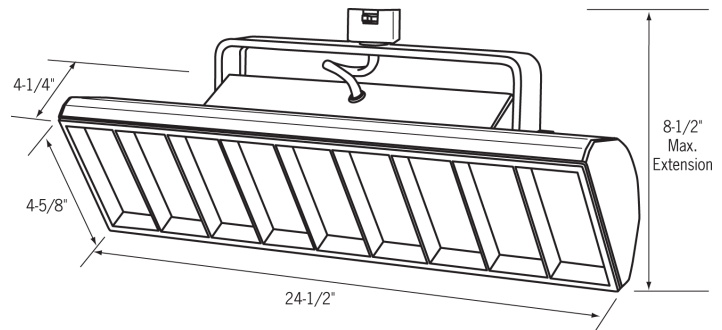

### Wall Lighter - Dual 50/55 Biaxial Line Voltage Fluorescent Fixture

- Single piece extruded aluminum with welded end caps.
- Parabolic, injection molded, chrome specular louver for optimum efficiency and lamp shielding (1/8" extension is standard).
- Louver may be removed without tools during relamping.
- Lockable, precision aiming adjustment.
- 360°+ Horizontal rotation, 180° vertical rotation.
- Integral ON/OFF switch and track polarity indicator are standard.
- No dimming option available
- (2) 50W GE (or 55W Osram/Philips) T5 Lamps, 2G11 base.
- End of lamp life automatic shut-off circuit protection.
- Sound rating of "A" for indoor applications.
- Available in black and white
- cULus listed.
- Suitable for dry locations.