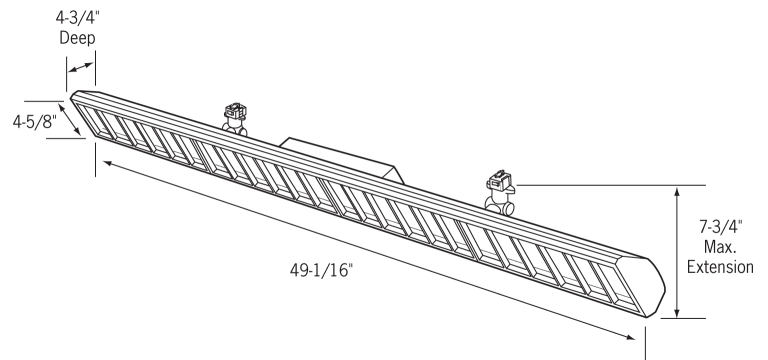

Date: _____ Type: _____
 Client: _____
 Project: _____

CLCTL1554/HO Track Light

Wall Lighter - Dual 54W T5HO Linear Line Voltage Fluorescent Fixture

- Single piece extruded aluminum with welded end caps.
- Side mounted track adapter design for a low profile fixture.
- Semi-specular aluminum reflector provides maximum lamp output.
- Parabolic, injection molded, chrome specular louver for optimum efficiency and lamp shielding (1/8" extension is standard).
- Louver may be removed without tools during relamping.
- "Sure Set" aiming adjustment.
- 180° Vertical rotation.
- Integral ON/OFF switch and track polarity indicator are standard.
- No dimming option available.
- (2) 54W T5HO Linear Lamps, Mini Bi-PIN base.
- End of lamp life automatic shut-off circuit protection.
- Sound rating of "A" for indoor applications.
- Available in black, white or silver.
- cULus listed.
- Suitable for dry locations.

Related Products

Track

CLA6 - End feed w/ cord & plug

CLA2 - Mini connector

CLA3 - Flexi-connector

CLA12 - Straight/L connector

CLA15 - T connector

Power strips