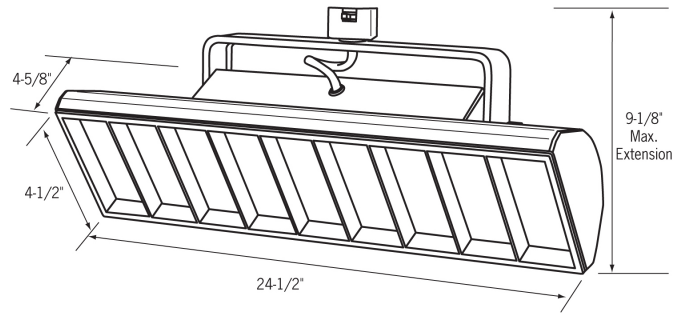

### Fluorescent Wall Lighter

Dual 40 WT5 - Line Voltage

- Single piece extruded aluminum with welded end caps.
- Parabolic, injection molded, chrome specular louver for optimum efficiency and lamp shielding (1/8" extension is standard).
- Louver may be removed without tools during relamping.
- Lockable, precision aiming adjustment. 360°+ Horizontal rotation, 180° vertical rotation.
- Integral ON/OFF switch and track polarity indicator are standard.
- Dimming options available, consult factory.
- (2) 40W T5 Lamps, 2G11 base.
- End of lamp life automatic shut-off circuit protection.
- Sound rating of "A" for indoor applications.
- cULus listed.
- Suitable for dry locations.