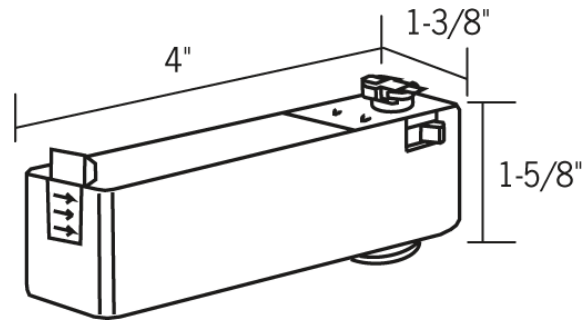

Related Products

Display Supply & Lighting, Inc.

Display Supply & Lighting, Inc.
1247 Norwood Avenue
Itasca, IL 60143 USA
TF 800.468.1488
P 630.285.9660
F 630.285.9670
www.dslgroup.com

Copyright © 2017 Display Supply & Lighting, Inc. All rights reserved. All brand or product names are trademarks or registered trademarks of their respective owners. Due to continuous improvements and innovations, specifications may change without notice.