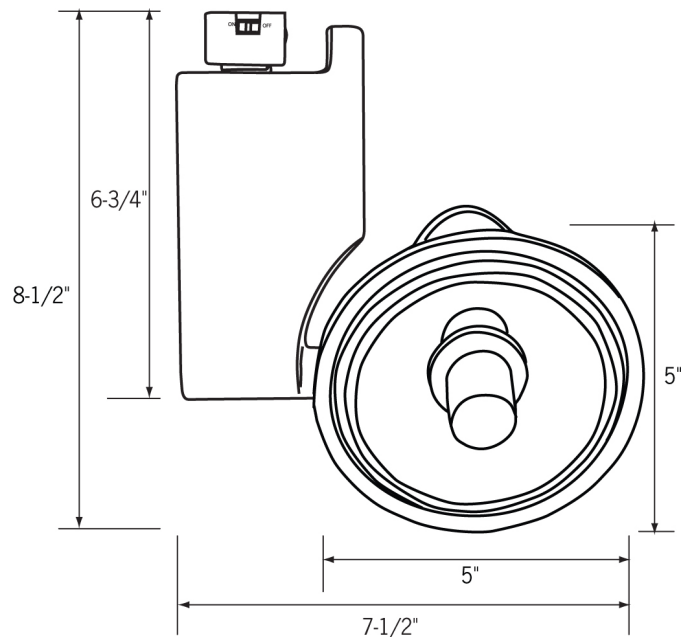

## CTL8028AR111 Track Light

Low Voltage

Optica AR111 Track Fixture

- Sleek lamp head and vertical housing design enhance almost any space.
- Die cast aluminum housing.
- Lockable, precision aiming adjustment.
- 360° horizontal rotation, 160° vertical rotation.
- Open sides provide convenient relamping and venting.
- Integral ON/OFF switch and track polarity indicator are standard.
- 75W AR111 max., G53 base lamp recommended.
- cULus listed.
- Suitable for dry locations.

### Related Products

Track

CLLA6 - End  
feed w/ cord &  
plug

CLLA2 - Mini-  
connector

CLLA3 -  
Flexi-connector

CLLA12 -  
Straight/L  
connector

Power strips

Display Supply & Lighting, Inc.