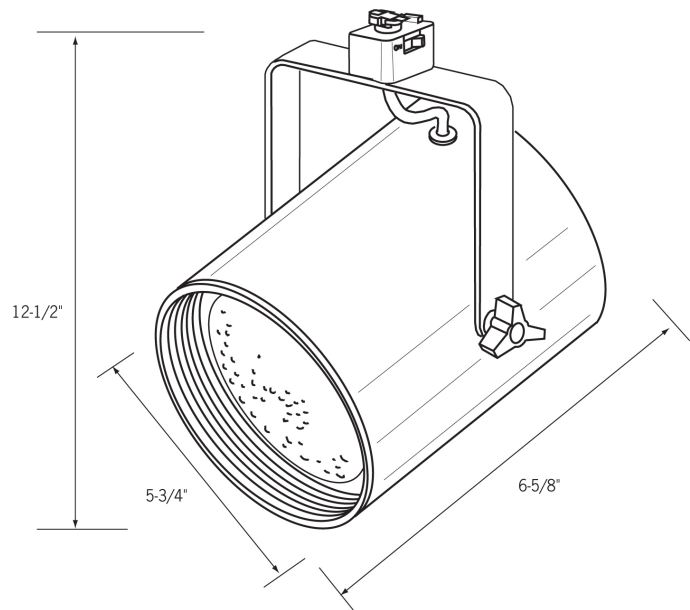

### PAR38 Compact Flat Back Cylinder

#### Line Voltage Track Fixture

- Modern flat back design presents a crisp, high-tech silhouette.
- Deep set, black baffle provides lamp concealment for visual comfort.
- Integral ON/OFF switch and track polarity indicator are standard.
- Precise, rigid aiming. Full 350° rotation.
- 250W PAR38 Lamp (max.)
- cULus listed.
- Suitable for dry locations.