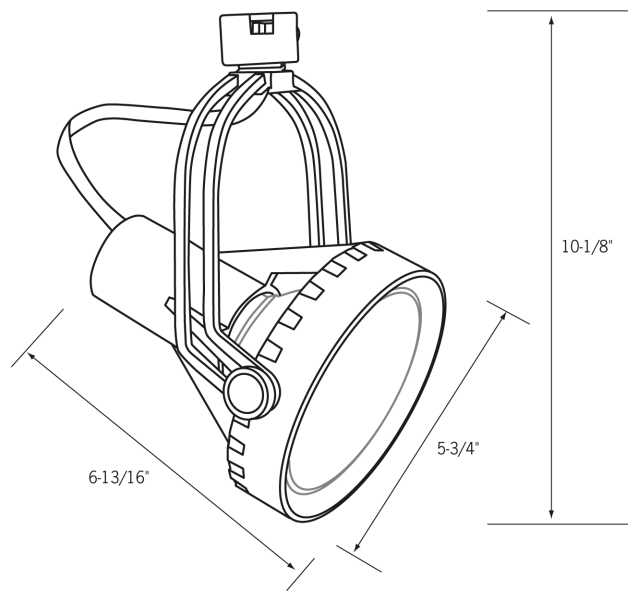

# CTL8038 Track Light

## Line Voltage

### Double yoke design

- Modern cylindrical fixture with open design for cooler operation and front re-lamping
- Dual-rail yoke provides accurate aiming and holds fixture in desired position
- 250 watt PAR38 lamp maximum or LED option available
- Fixture available in white, black, silver or unfinished aluminum
- UL listed fixture

#### Related Products

Track

CLA6 - End feed w/ cord & plug

CLA2 - Mini connector

CLA3 - Flexi-connector

Replacement lamps

CLA12 - Straight/L connector

CLA15 - T connector