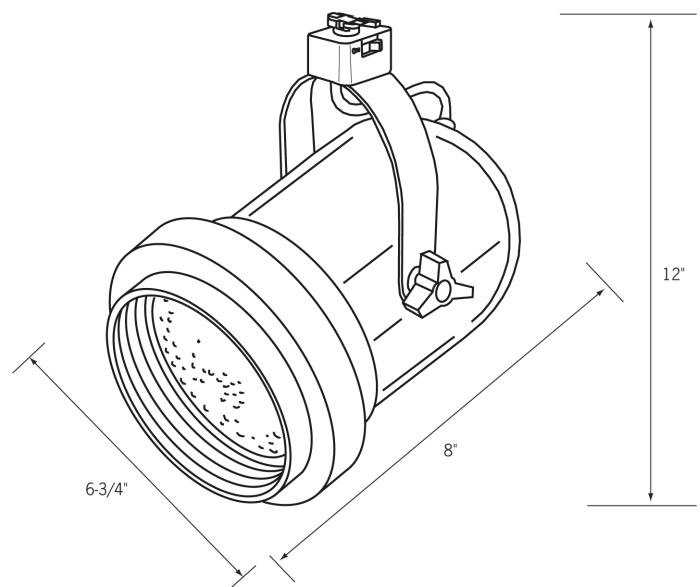

Date: _____ Type: _____

Client: _____

Project: _____

CTL540 Track Light

Line Voltage

Classic bell shape

- PAR38 classic bell shape fixture with black baffle to reduce glare and yoke mount
- Fixture design conceals lamp
- 150W Par 38 lamp recommended or LED option available
- Available in black or white
- UL listed fixture

Product Advantages:

- Versatile multidirectional line voltage fixture
- Holds desired position securely
- Uses variety of lamp styles to deliver desired effects

Related Products

Track

CLA6 - End feed w/ cord & plug

CLA2 - Mini connector

CLA3 - Flexi-connector

Replacement lamps

CLA12 - Straight/L connector

CLA15 - T Connector

Power strips

Display Supply & Lighting, Inc.

Display Supply & Lighting, Inc.
1247 Norwood Avenue
Itasca, IL 60143 USA
TF 800.468.1488
P 630.285.9660
F 630.285.9670
www.dslgroup.com