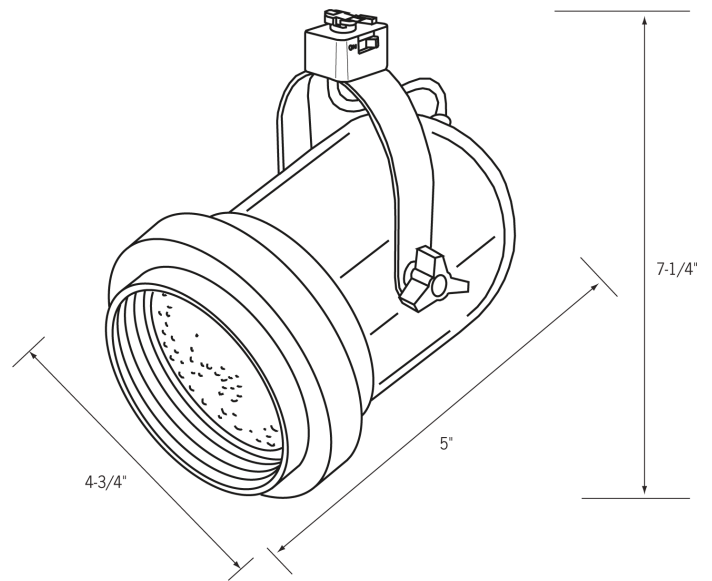

Date: _____ Type: _____
Client: _____
Project: _____

CTL530 Track Light

Line Voltage
Classic bell shape

- PAR30 classic bell shape fixture with black baffle to reduce glare and yoke mount
- Fixture design conceals lamp
- 75 watt PAR30 lamp recommended or LED option available
- Fixture available in white or black
- UL listed fixture

Product Advantages:

- Versatile multidirectional line voltage fixture
- Holds desired position securely
- Uses variety of lamp styles to deliver desired effects

Related Products

Track

CLLA6 - End feed w/ cord & plug

CLLA2 - Mini connector

CLLA3 - Flexi-connector

Replacement lamps

CLLA12 - Straight/L connector

CLLA15 - T connector

Power strips

Display Supply & Lighting, Inc.

Display Supply & Lighting, Inc.
1247 Norwood Avenue
Itasca, IL 60143 USA
TF 800.468.1488
P 630.285.9660
F 630.285.9670
www.dslgroup.com