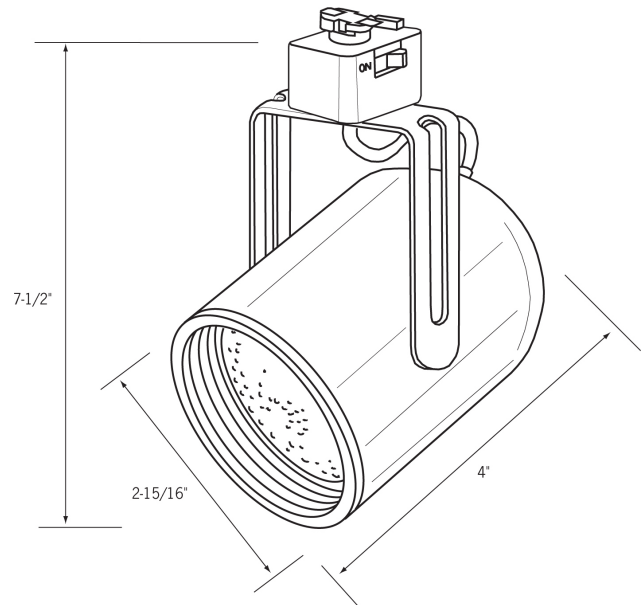

### PAR16 Mini Round Back Cylinder

#### Line Voltage Track Fixture

- Round back design gives a softer look.
- Ideal for accent lighting in retail, commercial, or residential settings.
- Deep, black phenolic baffle to conceal lamp and provide glare control.
- Integral ON/OFF switch and track polarity indicator are standard.
- 75W PAR16 Lamp (max.)
- cULus listed.
- Suitable for dry locations.