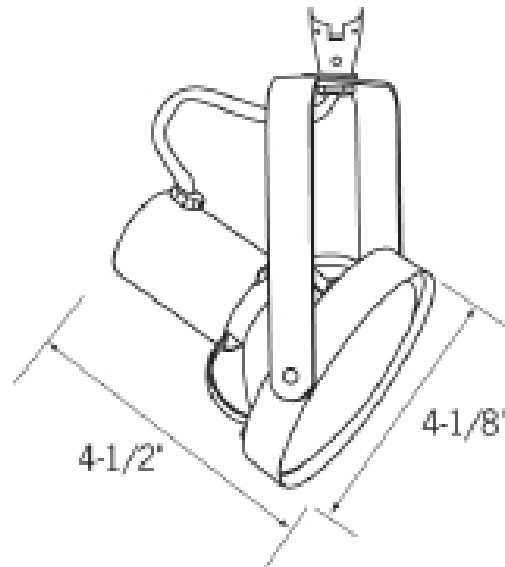

## CLCTL2830 Track Light

PAR30 Gimbal Mounted Spot Front loading lamp  
Line Voltage Track Fixture

- PAR30 Gimbal Mounted Spot Front loading lamp.
- "Sure-Set" yoke.
- 75W max. PAR30, E26 med. base
- Available in black, white and silver finishes

### Related Products

Track

CLA6 - End feed w/ cord & plug

CLA2 - Mini connector

CLA3 - Flexi-connector

Replacement lamps

CLA12 - Straight/L connector

CLA15 - T connector