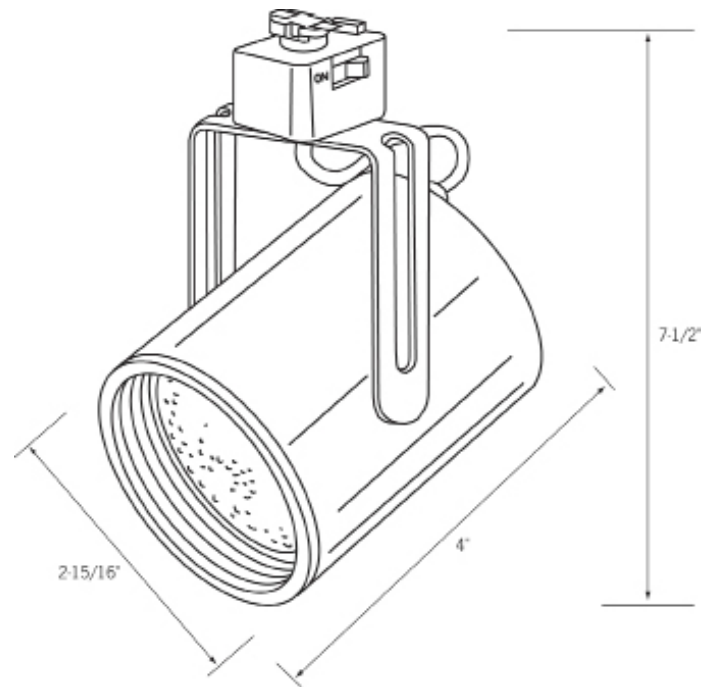

Date: _____ Type: _____
Client: _____
Project: _____

CLCTL2116 Track Light

PAR16 Mini Flat Back Cylinder

Line Voltage

- Modern flat back design presents a crisp, high-tech silhouette.
- Deep set, black baffle provides lamp concealment for visual comfort.
- Integral ON/OFF switch and track polarity indicator are standard.
- Precise, rigid aiming. Full 350° rotation
- 75W PAR16 Lamp (max.) 120V, E26 medium base
- cULus listed
- Suitable for dry locations

Related Products

Track

CLLA6 - End feed w/ cord & plug

CLLA2 - Mini connector

CLLA3 - Flexi-connector

Replacement lamps

CLLA12 - Straight/L connector

CLLA15 - T connector