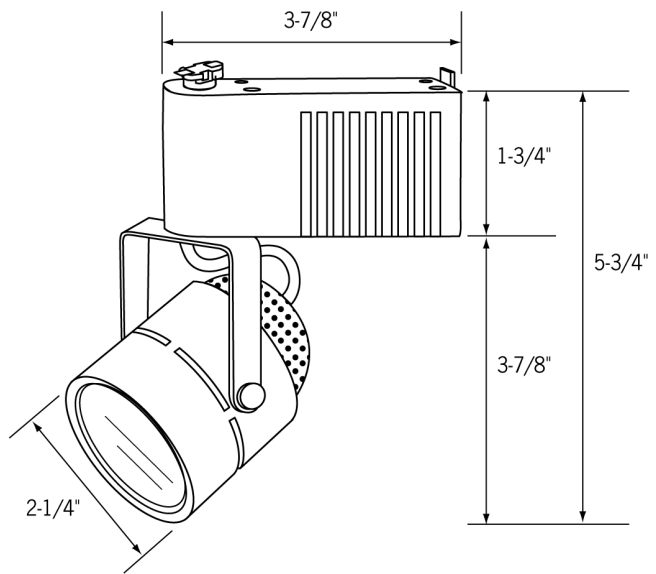

Date: _____ Type: _____
 Client: _____
 Project: _____

CLCTL116T Track Light

Low Voltage

Perforated metal back cylinder

- Round back cylinder with a perforated steel back
- Double steel yoke holds fixture in desired position securely with two knobs
- Transformer concealed in a polycarbonate housing
- 50 watt MR16 maximum
- Fixture available in black or white
- Uses MR16 lamp for good white light output
- UL listed fixture

Product Advantages

- High tech look
- Versatile multidirectional low voltage fixture
- Holds desired position securely
- Uses MR16 lamp for good white light output

Related Products

Track

CLA6 - End feed w/ cord & plug