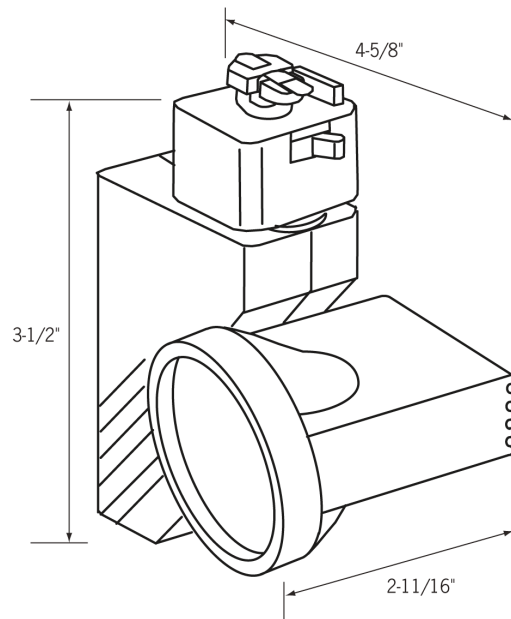

Date: _____ Type: _____
 Client: _____
 Project: _____

CTL8916T Track Light

Low Voltage

- Tapered back fixture with vertical side mount transformer (included)
- Vertical style transformer / side mounted fixture reduces silhouette
- Tapered back design offers front lamp replacement
- 50W MR16 lamp maximum or LED option available
- Fixture available in white, black or silver
- UL listed fixture

Product Advantages

- Versatile multidirectional low voltage fixture
- Holds desired position securely
- Uses MR16 lamp for good white light output

Related Products

			
Track	CLLA6 - End feed w/ cord & plug	Replacement lamps	CLLA2 - Mini connector
			
CLLA3 - Flexi-connector	CLLA12 - Straight/L connector	CLLA15 - T connector	Power strips